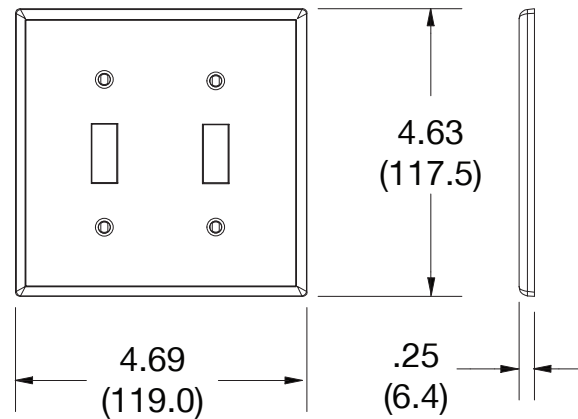

Wallplate Toggle 2-Gang

Features

- High-impact, self-extinguishing polycarbonate material
- More rigid; sharp lines and less dimpling
- Smooth satin finish; blends into wall with an optimum finish

Ordering Information

Description	Gang	Color	UPC Number	Catalog Number
Toggle switch wallplate, smooth satin finish, for use with 2 toggle switches	2	Gray	883778312250	P2GY

Listings

cULus Listed

Specifications

Material	Polycarbonate thermoplastic
Thickness	.25 (6.4)
Orientation	Orientation
Mounting	Screw
Mounting Screws	Painted steel
Dimensions	4.63 in x 4.69 in x 0.25 in
Flammability	UL 94 V2

Dimensions in Inches (mm)

Bryant Electric • An affiliate of Hubbell Incorporated (Delaware) • 40 Waterview Drive • Shelton, CT 06484
Phone (800) 323-2792 • Specifications subject to change without notice