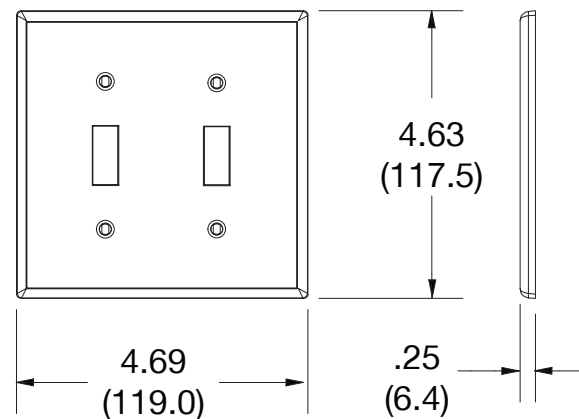

Wallplate Toggle 2-Gang

Features

- High-impact, self-extinguishing polycarbonate material
- More rigid; sharp lines and less dimpling
- Smooth satin finish; blends into wall with an optimum finish

Ordering Information

Description	Gang	Color	UPC Number	Catalog Number
Toggle switch wallplate, smooth satin finish, for use with 2 toggle switches	2	Ivory	883778312267	P2I

Listings

cULus Listed

Specifications

Material	Polycarbonate thermoplastic
Thickness	.25 (6.4)
Orientation	Orientation
Mounting	Screw
Mounting Screws	Painted steel
Dimensions	4.63 in x 4.69 in x 0.25 in
Flammability	UL 94 V2

Dimensions in Inches (mm)

Bryant Electric • An affiliate of Hubbell Incorporated (Delaware) • 40 Waterview Drive • Shelton, CT 06484
Phone (800) 323-2792 • Specifications subject to change without notice