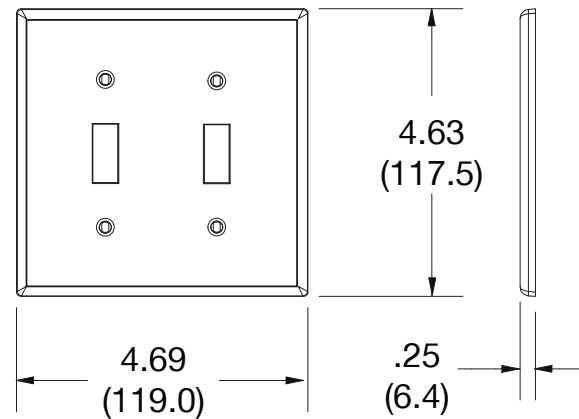

Wallplate Toggle 2-Gang

Features

- High-impact, self-extinguishing polycarbonate material
- More rigid; sharp lines and less dimpling
- Smooth satin finish; blends into wall with an optimum finish

Ordering Information

Description	Gang	Color	UPC Number	Catalog Number
Toggle switch wallplate, smooth satin finish, for use with 2 toggle switches	2	Light Almond	883778312274	P2LA

Listings

cULus Listed

Specifications

Material	Polycarbonate thermoplastic
Thickness	.25 (6.4)
Orientation	Orientation
Mounting	Screw
Mounting Screws	Painted steel
Dimensions	4.63 in x 4.69 in x 0.25 in
Flammability	UL 94 V2

Dimensions in Inches (mm)

Bryant Electric • An affiliate of Hubbell Incorporated (Delaware) • 40 Waterview Drive • Shelton, CT 06484
Phone (800) 323-2792 • Specifications subject to change without notice