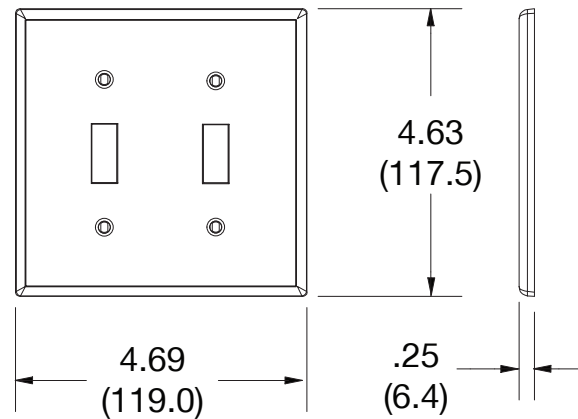

Wallplate Toggle 2-Gang

Features

- High-impact, self-extinguishing polycarbonate material
- More rigid; sharp lines and less dimpling
- Smooth satin finish; blends into wall with an optimum finish

Ordering Information

Description	Gang	Color	UPC Number	Catalog Number
Toggle switch wallplate, smooth satin finish, for use with 2 toggle switches	2	Red	883778312281	P2R

Listings

cULus Listed

Specifications

Material	Polycarbonate thermoplastic
Thickness	.25 (6.4)
Orientation	Orientation
Mounting	Screw
Mounting Screws	Painted steel
Dimensions	4.63 in x 4.69 in x 0.25 in
Flammability	UL 94 V2

Dimensions in Inches (mm)

Bryant Electric • An affiliate of Hubbell Incorporated (Delaware) • 40 Waterview Drive • Shelton, CT 06484
Phone (800) 323-2792 • Specifications subject to change without notice