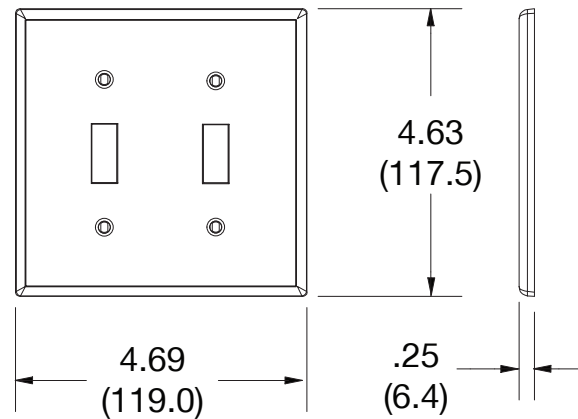

### Ordering Information

Description	Gang	Color	UPC Number	Catalog Number
Toggle switch wallplate, smooth satin finish, for use with 2 toggle switches	2	White	883778312298	P2W

### Specifications

Material	Polycarbonate thermoplastic
Thickness	.25 (6.4)
Orientation	Orientation
Mounting	Screw
Mounting Screws	Painted steel
Dimensions	4.63 in x 4.69 in x 0.25 in
Flammability	UL 94 V2