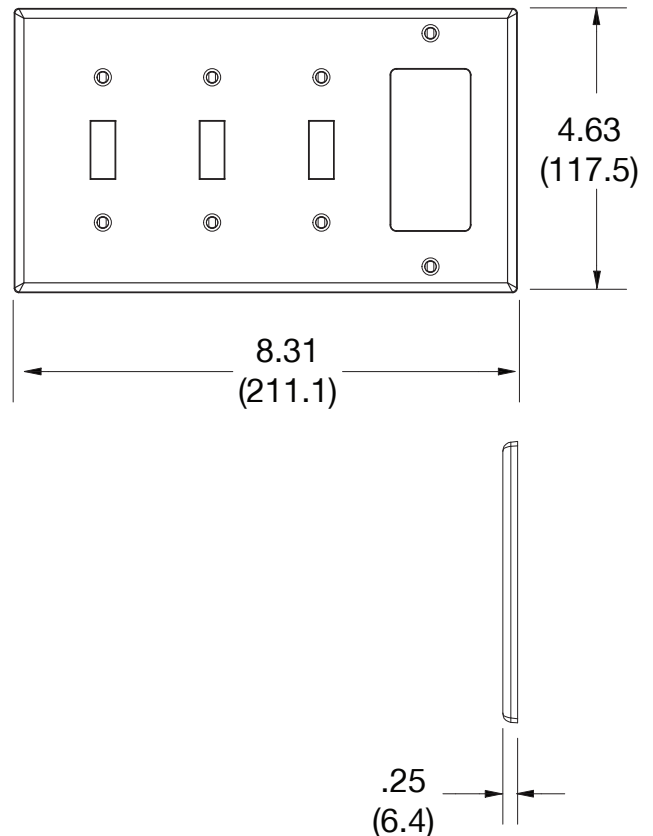

Wallplate Toggle and Decorator 4-Gang

Features

- High-impact, self-extinguishing polycarbonate material
- More rigid; sharp lines and less dimpling
- Smooth satin finish; blends into wall with an optimum finish

Ordering Information

| Description | Gang | Color | UPC Number | Catalog Number |
|---|------|-------|--------------|----------------|
| Decorator wallplate, smooth satin finish, for use with 3 toggle switches and 1 decorator device | 4 | Black | 883778315800 | P326BK |

Listings

cULus Listed

Specifications

| | |
|-----------------|-----------------------------|
| Material | Polycarbonate thermoplastic |
| Thickness | .25 (6.4) |
| Orientation | Orientation |
| Mounting | Screw |
| Mounting Screws | Painted steel |
| Dimensions | 4.63 in x 8.31 in x 0.25 in |
| Flammability | UL 94 V2 |

Dimensions in Inches (mm)

Bryant Electric • An affiliate of Hubbell Incorporated (Delaware) • 40 Waterview Drive • Shelton, CT 06484
Phone (800) 323-2792 • Specifications subject to change without notice