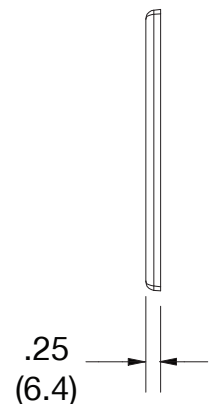

Wallplate Toggle and Decorator 4-Gang

Features

- High-impact, self-extinguishing polycarbonate material
- More rigid; sharp lines and less dimpling
- Smooth satin finish; blends into wall with an optimum finish

Ordering Information

Description	Gang	Color	UPC Number	Catalog Number
Decorator wallplate, smooth satin finish, for use with 3 toggle switches and 1 decorator device	4	Gray	883778315817	P326GY

Listings

cULus Listed

Specifications

Material	Polycarbonate thermoplastic
Thickness	.25 (6.4)
Orientation	Orientation
Mounting	Screw
Mounting Screws	Painted steel
Dimensions	4.63 in x 8.31 in x 0.25 in
Flammability	UL 94 V2

Dimensions in Inches (mm)

Bryant Electric • An affiliate of Hubbell Incorporated (Delaware) • 40 Waterview Drive • Shelton, CT 06484
Phone (800) 323-2792 • Specifications subject to change without notice