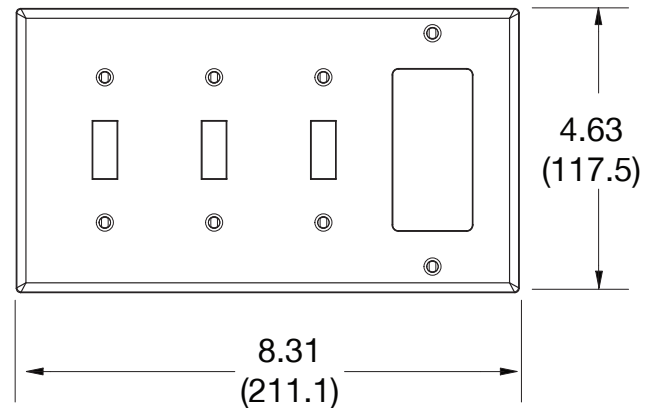

Wallplate Toggle and Decorator 4-Gang

Features

- High-impact, self-extinguishing polycarbonate material
- More rigid; sharp lines and less dimpling
- Smooth satin finish; blends into wall with an optimum finish

Ordering Information

Description	Gang	Color	UPC Number	Catalog Number
Decorator wallplate, smooth satin finish, for use with 3 toggle switches and 1 decorator device	4	Gray	883778315817	P326GY

Listings

cULus Listed

Specifications

Material	Polycarbonate thermoplastic
Thickness	.25 (6.4)
Orientation	Orientation
Mounting	Screw
Mounting Screws	Painted steel
Dimensions	4.63 in x 8.31 in x 0.25 in
Flammability	UL 94 V2

Dimensions in Inches (mm)

Bryant Electric • An affiliate of Hubbell Incorporated (Delaware) • 40 Waterview Drive • Shelton, CT 06484
Phone (800) 323-2792 • Specifications subject to change without notice