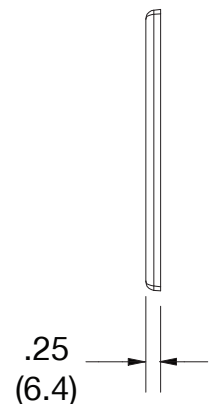

Wallplate Toggle and Decorator 4-Gang

Features

- High-impact, self-extinguishing polycarbonate material
- More rigid; sharp lines and less dimpling
- Smooth satin finish; blends into wall with an optimum finish

Ordering Information

Description	Gang	Color	UPC Number	Catalog Number
Decorator wallplate, smooth satin finish, for use with 3 toggle switches and 1 decorator device	4	Light Almond	883778315848	P326LA

Listings

cULus Listed

Specifications

Material	Polycarbonate thermoplastic
Thickness	.25 (6.4)
Orientation	Orientation
Mounting	Screw
Mounting Screws	Painted steel
Dimensions	4.63 in x 8.31 in x 0.25 in
Flammability	UL 94 V2

Dimensions in Inches (mm)

Bryant Electric • An affiliate of Hubbell Incorporated (Delaware) • 40 Waterview Drive • Shelton, CT 06484
Phone (800) 323-2792 • Specifications subject to change without notice