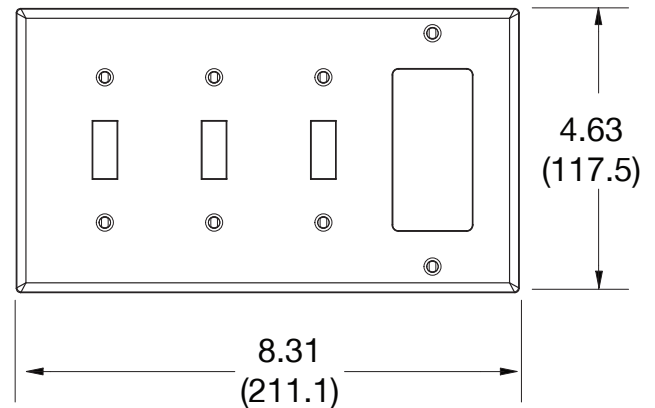

Wallplate Toggle and Decorator 4-Gang

Features

- High-impact, self-extinguishing polycarbonate material
- More rigid; sharp lines and less dimpling
- Smooth satin finish; blends into wall with an optimum finish

Ordering Information

Description	Gang	Color	UPC Number	Catalog Number
Decorator wallplate, smooth satin finish, for use with 3 toggle switches and 1 decorator device	4	Light Almond	883778315848	P326LA

Listings

cULus Listed

Specifications

Material	Polycarbonate thermoplastic
Thickness	.25 (6.4)
Orientation	Orientation
Mounting	Screw
Mounting Screws	Painted steel
Dimensions	4.63 in x 8.31 in x 0.25 in
Flammability	UL 94 V2

Dimensions in Inches (mm)

Bryant Electric • An affiliate of Hubbell Incorporated (Delaware) • 40 Waterview Drive • Shelton, CT 06484
Phone (800) 323-2792 • Specifications subject to change without notice