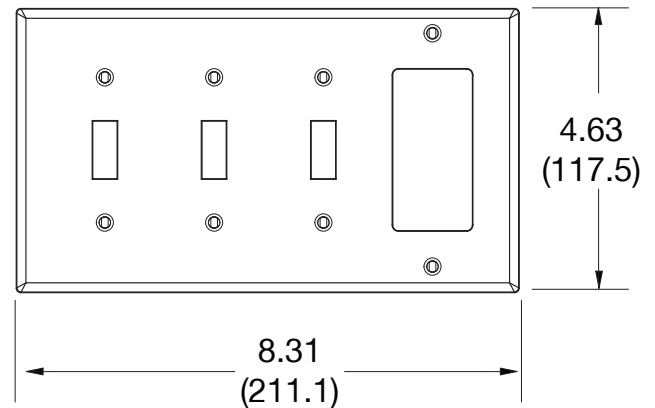

### Ordering Information

Description	Gang	Color	UPC Number	Catalog Number
Decorator wallplate, smooth satin finish, for use with 3 toggle switches and 1 decorator device	4	White	883778315862	P326W

### Specifications

Material	Polycarbonate thermoplastic
Thickness	.25 (6.4)
Orientation	Orientation
Mounting	Screw
Mounting Screws	Painted steel
Dimensions	4.63 in x 8.31 in x 0.25 in
Flammability	UL 94 V2