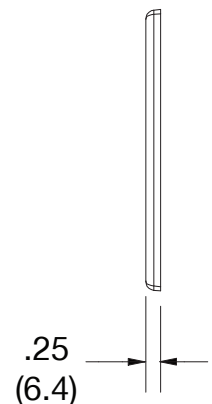

### Ordering Information

Description	Gang	Color	UPC Number	Catalog Number
Decorator wallplate, smooth satin finish, for use with 3 toggle switches and 1 decorator device	4	White	883778315862	P326W

### Specifications

Material	Polycarbonate thermoplastic
Thickness	.25 (6.4)
Orientation	Orientation
Mounting	Screw
Mounting Screws	Painted steel
Dimensions	4.63 in x 8.31 in x 0.25 in
Flammability	UL 94 V2

Dimensions in Inches (mm)

Bryant Electric • An affiliate of Hubbell Incorporated (Delaware) • 40 Waterview Drive • Shelton, CT 06484  
Phone (800) 323-2792 • Specifications subject to change without notice