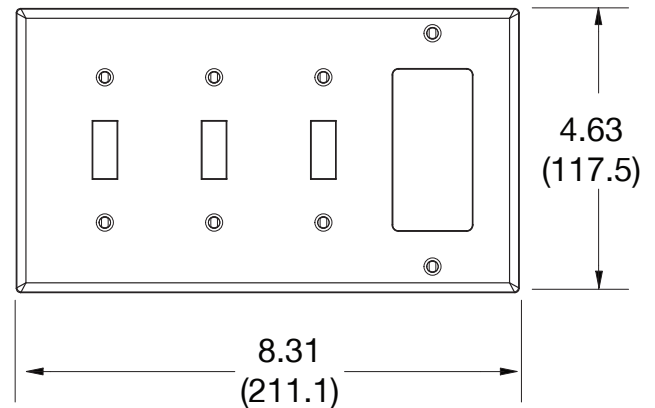

Wallplate Toggle and Decorator 4-Gang

Features

- High-impact, self-extinguishing polycarbonate material
- More rigid; sharp lines and less dimpling
- Smooth satin finish; blends into wall with an optimum finish

Ordering Information

Description	Gang	Color	UPC Number	Catalog Number
Decorator wallplate, smooth satin finish, for use with 3 toggle switches and 1 decorator device	4	Brown	883778315787	P326

Listings

cULus Listed

Specifications

Material	Polycarbonate thermoplastic
Thickness	.25 (6.4)
Orientation	Orientation
Mounting	Screw
Mounting Screws	Painted steel
Dimensions	4.63 in x 8.31 in x 0.25 in
Flammability	UL 94 V2

Dimensions in Inches (mm)

Bryant Electric • An affiliate of Hubbell Incorporated (Delaware) • 40 Waterview Drive • Shelton, CT 06484
Phone (800) 323-2792 • Specifications subject to change without notice