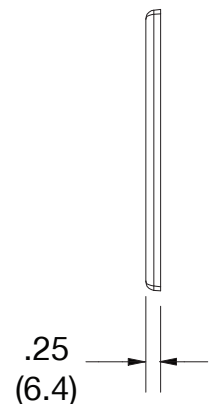

Wallplate Toggle and Decorator 4-Gang

Features

- High-impact, self-extinguishing polycarbonate material
- More rigid; sharp lines and less dimpling
- Smooth satin finish; blends into wall with an optimum finish

Ordering Information

Description	Gang	Color	UPC Number	Catalog Number
Decorator wallplate, smooth satin finish, for use with 3 toggle switches and 1 decorator device	4	Brown	883778315787	P326

Listings

cULus Listed

Specifications

Material	Polycarbonate thermoplastic
Thickness	.25 (6.4)
Orientation	Orientation
Mounting	Screw
Mounting Screws	Painted steel
Dimensions	4.63 in x 8.31 in x 0.25 in
Flammability	UL 94 V2

Dimensions in Inches (mm)

Bryant Electric • An affiliate of Hubbell Incorporated (Delaware) • 40 Waterview Drive • Shelton, CT 06484
Phone (800) 323-2792 • Specifications subject to change without notice