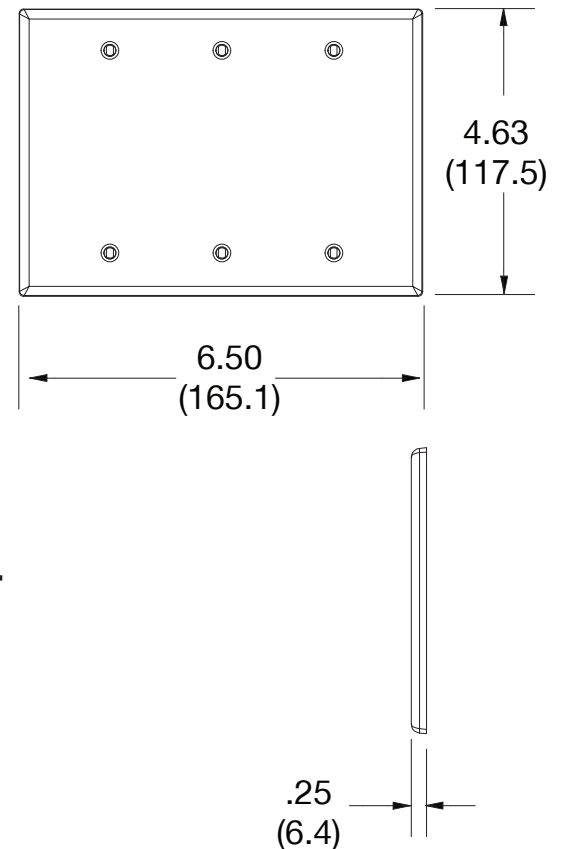

Wallplate Blank Box Mount 3-Gang

Features

- High-impact, self-extinguishing polycarbonate material
- More rigid; sharp lines and less dimpling
- Smooth satin finish; blends into wall with an optimum finish

Ordering Information

Description	Gang	Color	UPC Number	Catalog Number
Blank box mount wallplate, smooth satin finish, for use with cover enclosure	3	White	883778312335	P33W

Listings

cULus Listed

Specifications

Material	Polycarbonate thermoplastic
Thickness	.25 (6.4)
Orientation	Orientation
Mounting	Screw
Mounting Screws	Painted steel
Dimensions	4.63 in x 6.50 in x 0.25 in
Flammability	UL 94 V2

Dimensions in Inches (mm)