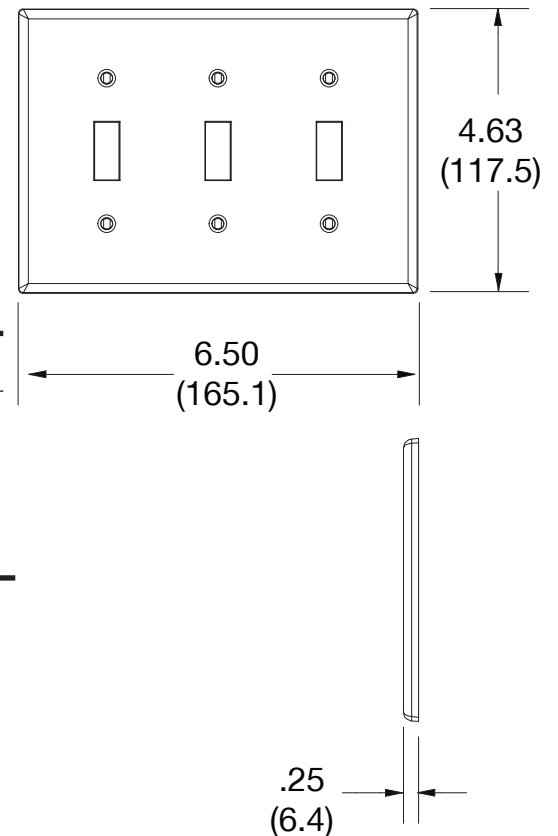

### Ordering Information

Description	Gang	Color	UPC Number	Catalog Number
Toggle wallplate, smooth satin finish, for use with 3 toggle swithes	3	Black	883778312410	P3BK

### Specifications

Material	Polycarbonate thermoplastic
Thickness	.25 (6.4)
Orientation	Orientation
Mounting	Screw
Mounting Screws	Painted steel
Dimensions	4.88 in x 6.75 in x 0.25 in
Flammability	UL 94 V2

Dimensions in Inches (mm)

Bryant Electric • An affiliate of Hubbell Incorporated (Delaware) • 40 Waterview Drive • Shelton, CT 06484  
Phone (800) 323-2792 • Specifications subject to change without notice