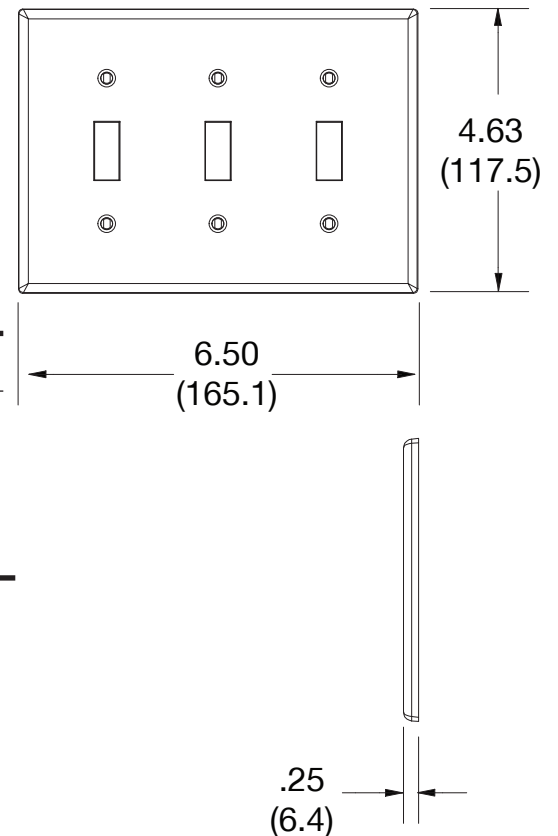

Mid-Size Wallplate Toggle 3-Gang

Features

- High-impact, self-extinguishing polycarbonate material
- More rigid; sharp lines and less dimpling
- Smooth satin finish; blends into wall with an optimum finish

Ordering Information

Description	Gang	Color	UPC Number	Catalog Number
Toggle wallplate, smooth satin finish, for use with 3 toggle swithes	3	Ivory	883778312434	P3I

Listings

cULus Listed

Specifications

Material	Polycarbonate thermoplastic
Thickness	.25 (6.4)
Orientation	Orientation
Mounting	Screw
Mounting Screws	Painted steel
Dimensions	4.88 in x 6.75 in x 0.25 in
Flammability	UL 94 V2

Dimensions in Inches (mm)

Bryant Electric • An affiliate of Hubbell Incorporated (Delaware) • 40 Waterview Drive • Shelton, CT 06484
Phone (800) 323-2792 • Specifications subject to change without notice