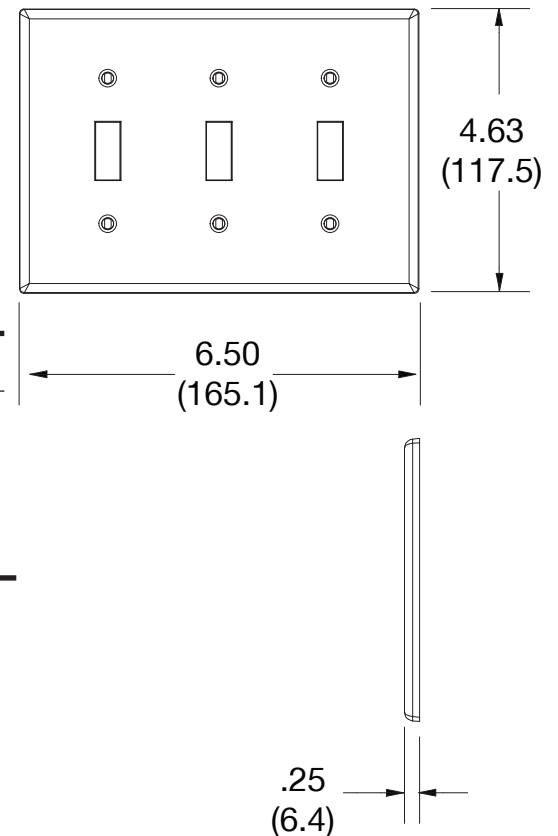

Mid-Size Wallplate Toggle 3-Gang

Features

- High-impact, self-extinguishing polycarbonate material
- More rigid; sharp lines and less dimpling
- Smooth satin finish; blends into wall with an optimum finish

Ordering Information

Description	Gang	Color	UPC Number	Catalog Number
Toggle wallplate, smooth satin finish, for use with 3 toggle swithes	3	Light Almond	883778312441	P3LA

Listings

cULus Listed

Specifications

Material	Polycarbonate thermoplastic
Thickness	.25 (6.4)
Orientation	Orientation
Mounting	Screw
Mounting Screws	Painted steel
Dimensions	4.88 in x 6.75 in x 0.25 in
Flammability	UL 94 V2

Dimensions in Inches (mm)