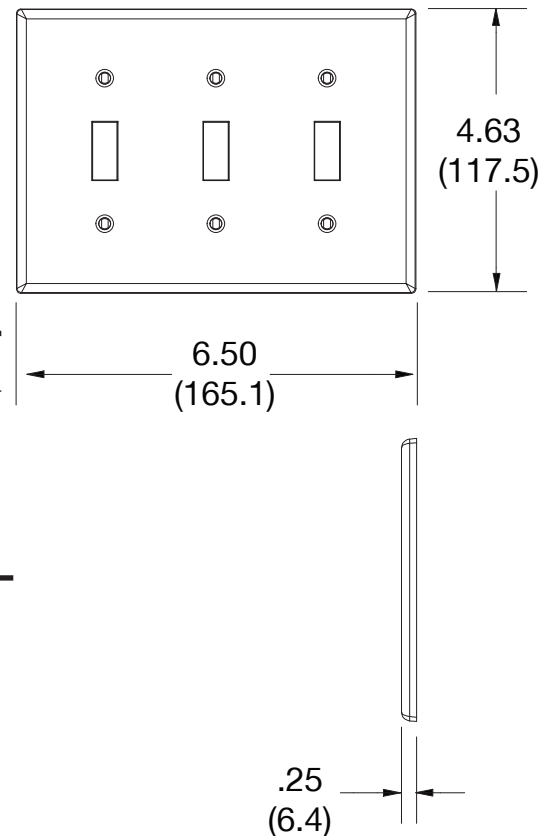

Mid-Size Wallplate Toggle 3-Gang

Features

- High-impact, self-extinguishing polycarbonate material
- More rigid; sharp lines and less dimpling
- Smooth satin finish; blends into wall with an optimum finish

Ordering Information

Description	Gang	Color	UPC Number	Catalog Number
Toggle wallplate, smooth satin finish, for use with 3 toggle swithes	3	White	883778312458	P3W

Listings

cULus Listed

Specifications

Material	Polycarbonate thermoplastic
Thickness	.25 (6.4)
Orientation	Orientation
Mounting	Screw
Mounting Screws	Painted steel
Dimensions	4.88 in x 6.75 in x 0.25 in
Flammability	UL 94 V2

Dimensions in Inches (mm)

Bryant Electric • An affiliate of Hubbell Incorporated (Delaware) • 40 Waterview Drive • Shelton, CT 06484
Phone (800) 323-2792 • Specifications subject to change without notice