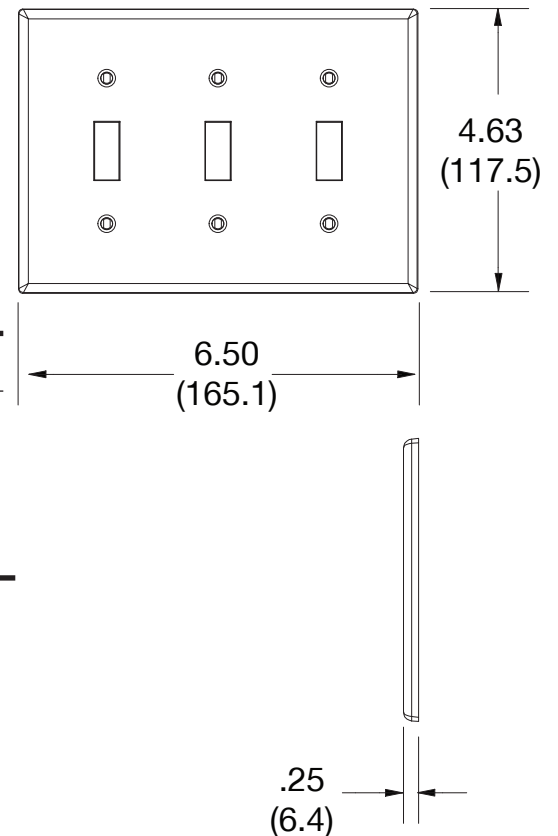

### Ordering Information

Description	Gang	Color	UPC Number	Catalog Number
Toggle wallplate, smooth satin finish, for use with 3 toggle switches	3	Brown	883778312304	P3

### Specifications

Material	Polycarbonate thermoplastic
Thickness	.25 (6.4)
Orientation	Orientation
Mounting	Screw
Mounting Screws	Painted steel
Dimensions	4.88 in x 6.75 in x 0.25 in
Flammability	UL 94 V2

Dimensions in Inches (mm)

Bryant Electric • An affiliate of Hubbell Incorporated (Delaware) • 40 Waterview Drive • Shelton, CT 06484  
Phone (800) 323-2792 • Specifications subject to change without notice