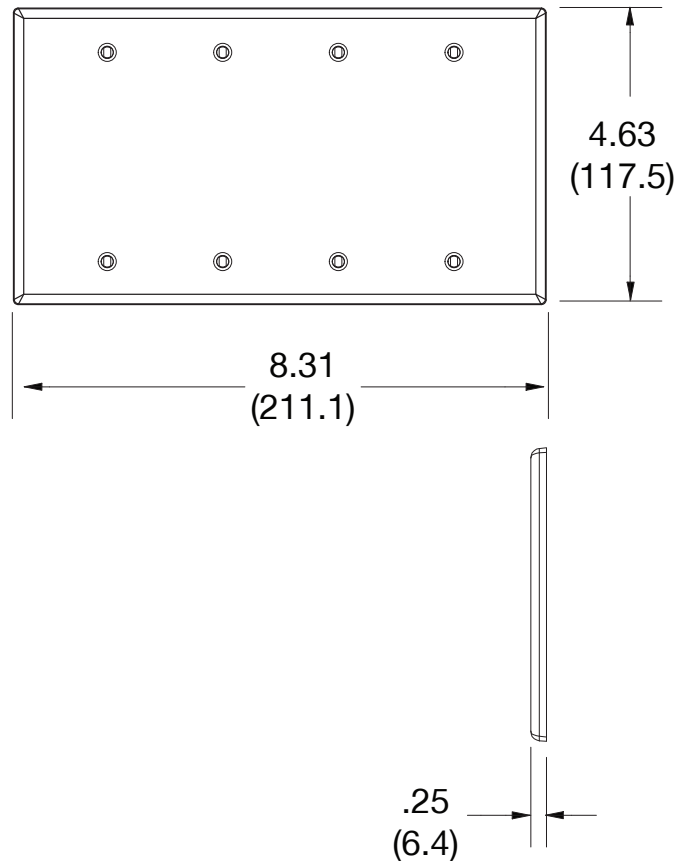

Wallplate Blank Box Mount 4-Gang

Features

- High-impact, self-extinguishing polycarbonate material
- More rigid; sharp lines and less dimpling
- Smooth satin finish; blends into wall with an optimum finish

Ordering Information

Description	Gang	Color	UPC Number	Catalog Number
Blank box mount wallplate, smooth satin finish, for use with cover enclosure	4	Ivory	883778315572	P43I

Listings

cULus Listed

Specifications

Material	Polycarbonate thermoplastic
Thickness	.25 (6.4)
Orientation	Orientation
Mounting	Screw
Mounting Screws	Painted steel
Dimensions	4.63 in x 8.31 in x 0.25 in
Flammability	UL 94 V2

Dimensions in Inches (mm)