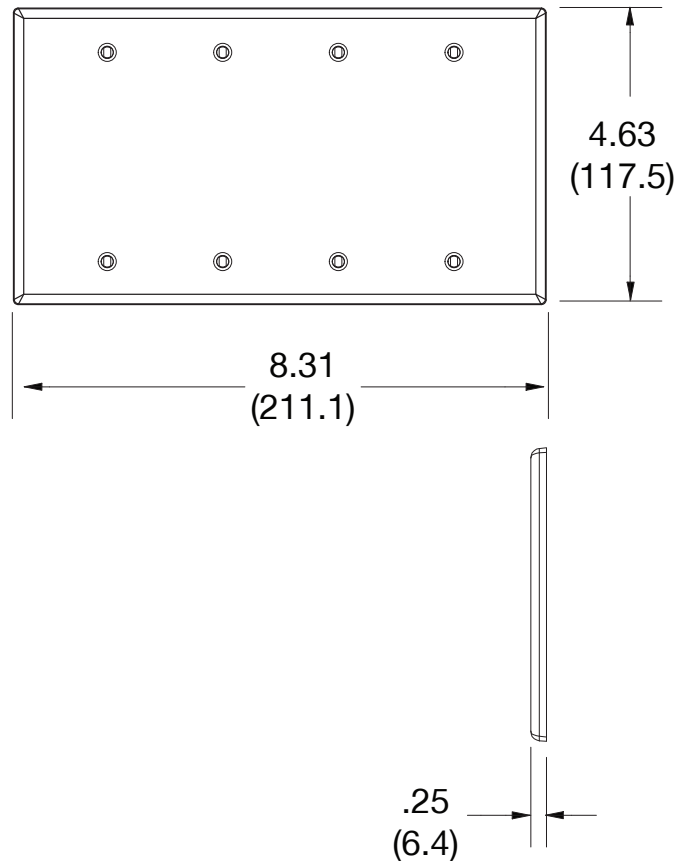

Wallplate Blank Box Mount 4-Gang

Features

- High-impact, self-extinguishing polycarbonate material
- More rigid; sharp lines and less dimpling
- Smooth satin finish; blends into wall with an optimum finish

Ordering Information

Description	Gang	Color	UPC Number	Catalog Number
Blank box mount wallplate, smooth satin finish, for use with cover enclosure	4	Brown	883778315565	P43

Listings

cULus Listed

Specifications

Material	Polycarbonate thermoplastic
Thickness	.25 (6.4)
Orientation	Orientation
Mounting	Screw
Mounting Screws	Painted steel
Dimensions	4.63 in x 8.31 in x 0.25 in
Flammability	UL 94 V2

Dimensions in Inches (mm)