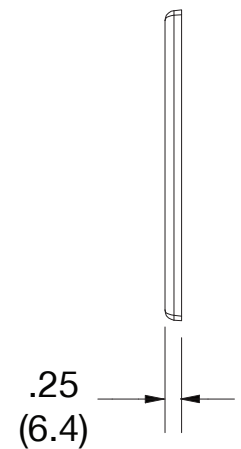

### Ordering Information

Description	Gang	Color	UPC Number	Catalog Number
Toggle wallplate, smooth satin finish, for use with 4 toggle switches	4	Black	883778315596	<b>P4BK</b>

### Specifications

Material	Polycarbonate thermoplastic
Thickness	.25 (6.4)
Orientation	Orientation
Mounting	Screw
Mounting Screws	Painted steel
Dimensions	4.63 in x 8.31 in x 0.25 in
Flammability	UL 94 V2