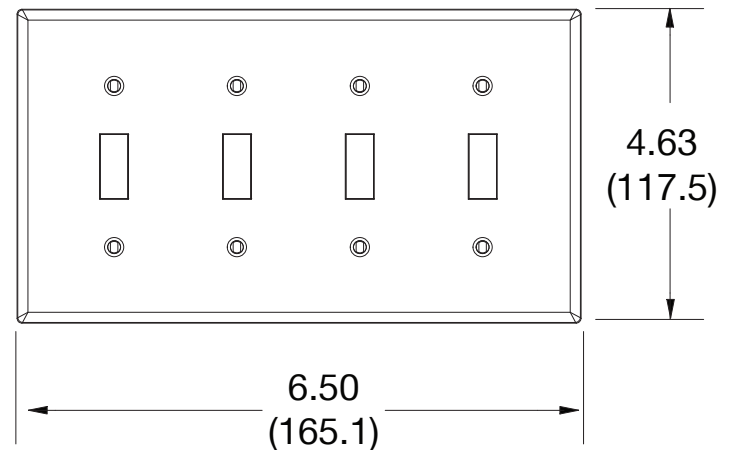

### Ordering Information

Description	Gang	Color	UPC Number	Catalog Number
Toggle wallplate, smooth satin finish, for use with 4 toggle switches	4	Black	883778315596	<b>P4BK</b>

### Specifications

Material	Polycarbonate thermoplastic
Thickness	.25 (6.4)
Orientation	Orientation
Mounting	Screw
Mounting Screws	Painted steel
Dimensions	4.63 in x 8.31 in x 0.25 in
Flammability	UL 94 V2