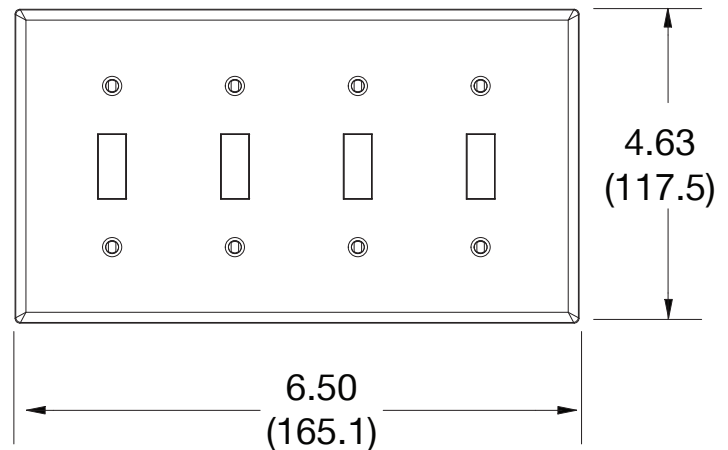

### Ordering Information

Description	Gang	Color	UPC Number	Catalog Number
Toggle wallplate, smooth satin finish, for use with 4 toggle switches	4	Gray	883778312502	<b>P4GY</b>

### Specifications

Material	Polycarbonate thermoplastic
Thickness	.25 (6.4)
Orientation	Orientation
Mounting	Screw
Mounting Screws	Painted steel
Dimensions	4.63 in x 8.31 in x 0.25 in
Flammability	UL 94 V2