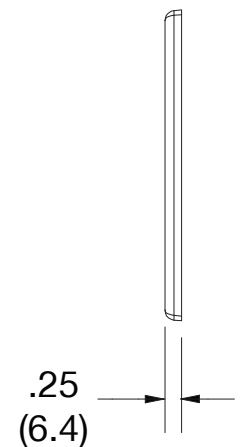

### Ordering Information

Description	Gang	Color	UPC Number	Catalog Number
Toggle wallplate, smooth satin finish, for use with 4 toggle switches	4	Gray	883778312502	<b>P4GY</b>

### Specifications

Material	Polycarbonate thermoplastic
Thickness	.25 (6.4)
Orientation	Orientation
Mounting	Screw
Mounting Screws	Painted steel
Dimensions	4.63 in x 8.31 in x 0.25 in
Flammability	UL 94 V2