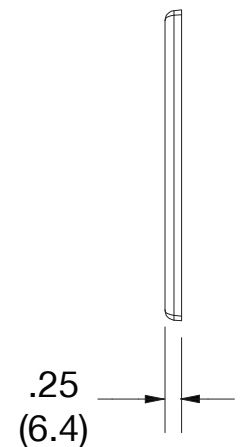

Wallplate Toggle 4-Gang

Features

- High-impact, self-extinguishing polycarbonate material
- More rigid; sharp lines and less dimpling
- Smooth satin finish; blends into wall with an optimum finish

Ordering Information

Description	Gang	Color	UPC Number	Catalog Number
Toggle wallplate, smooth satin finish, for use with 4 toggle switches	4	Ivory	883778312519	P4I

Listings

cULus Listed

Specifications

Material	Polycarbonate thermoplastic
Thickness	.25 (6.4)
Orientation	Orientation
Mounting	Screw
Mounting Screws	Painted steel
Dimensions	4.63 in x 8.31 in x 0.25 in
Flammability	UL 94 V2

Dimensions in Inches (mm)

Bryant Electric • An affiliate of Hubbell Incorporated (Delaware) • 40 Waterview Drive • Shelton, CT 06484
Phone (800) 323-2792 • Specifications subject to change without notice