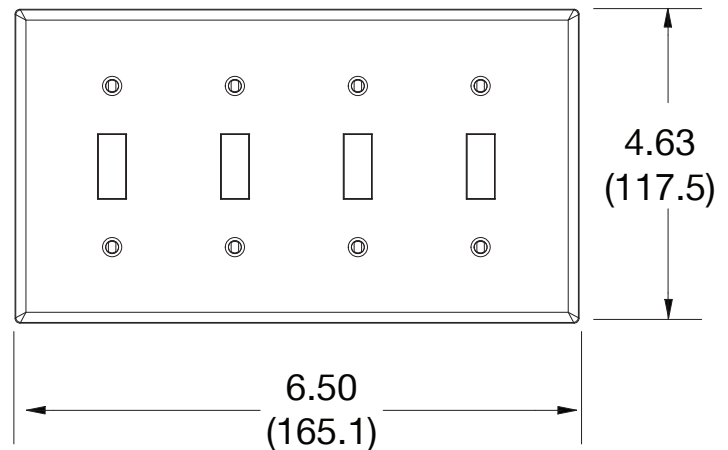

Wallplate Toggle 4-Gang

Features

- High-impact, self-extinguishing polycarbonate material
- More rigid; sharp lines and less dimpling
- Smooth satin finish; blends into wall with an optimum finish

Ordering Information

Description	Gang	Color	UPC Number	Catalog Number
Toggle wallplate, smooth satin finish, for use with 4 toggle switches	4	Ivory	883778312519	P4I

Listings

cULus Listed

Specifications

Material	Polycarbonate thermoplastic
Thickness	.25 (6.4)
Orientation	Orientation
Mounting	Screw
Mounting Screws	Painted steel
Dimensions	4.63 in x 8.31 in x 0.25 in
Flammability	UL 94 V2

Dimensions in Inches (mm)

Bryant Electric • An affiliate of Hubbell Incorporated (Delaware) • 40 Waterview Drive • Shelton, CT 06484
Phone (800) 323-2792 • Specifications subject to change without notice