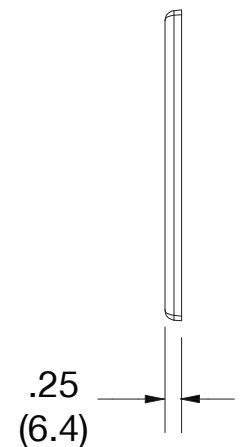

Wallplate Toggle 4-Gang

Features

- High-impact, self-extinguishing polycarbonate material
- More rigid; sharp lines and less dimpling
- Smooth satin finish; blends into wall with an optimum finish

Ordering Information

Description	Gang	Color	UPC Number	Catalog Number
Toggle wallplate, smooth satin finish, for use with 4 toggle switches	4	Light Almond	883778312526	P4LA

Listings

cULus Listed

Specifications

Material	Polycarbonate thermoplastic
Thickness	.25 (6.4)
Orientation	Orientation
Mounting	Screw
Mounting Screws	Painted steel
Dimensions	4.63 in x 8.31 in x 0.25 in
Flammability	UL 94 V2

Dimensions in Inches (mm)

Bryant Electric • An affiliate of Hubbell Incorporated (Delaware) • 40 Waterview Drive • Shelton, CT 06484
Phone (800) 323-2792 • Specifications subject to change without notice