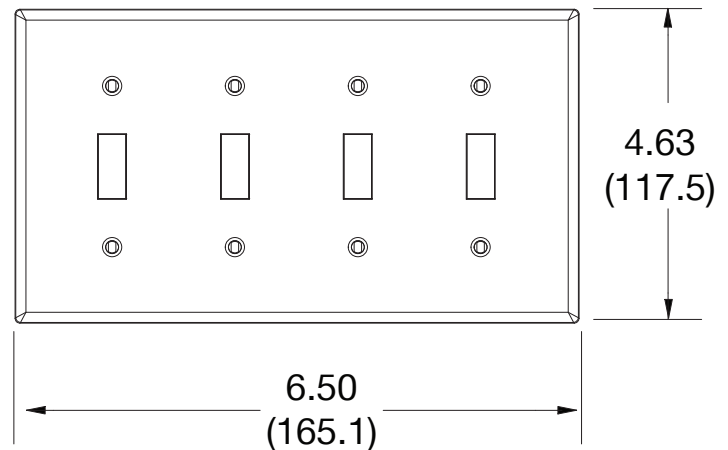

Wallplate Toggle 4-Gang

Features

- High-impact, self-extinguishing polycarbonate material
- More rigid; sharp lines and less dimpling
- Smooth satin finish; blends into wall with an optimum finish

Ordering Information

Description	Gang	Color	UPC Number	Catalog Number
Toggle wallplate, smooth satin finish, for use with 4 toggle switches	4	Light Almond	883778312526	P4LA

Listings

cULus Listed

Specifications

Material	Polycarbonate thermoplastic
Thickness	.25 (6.4)
Orientation	Orientation
Mounting	Screw
Mounting Screws	Painted steel
Dimensions	4.63 in x 8.31 in x 0.25 in
Flammability	UL 94 V2

Dimensions in Inches (mm)

Bryant Electric • An affiliate of Hubbell Incorporated (Delaware) • 40 Waterview Drive • Shelton, CT 06484
Phone (800) 323-2792 • Specifications subject to change without notice