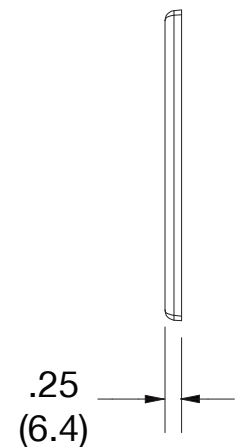

Wallplate Toggle 4-Gang

Features

- High-impact, self-extinguishing polycarbonate material
- More rigid; sharp lines and less dimpling
- Smooth satin finish; blends into wall with an optimum finish

Ordering Information

Description	Gang	Color	UPC Number	Catalog Number
Toggle wallplate, smooth satin finish, for use with 4 toggle switches	4	White	883778312533	P4W

Listings

cULus Listed

Specifications

Material	Polycarbonate thermoplastic
Thickness	.25 (6.4)
Orientation	Orientation
Mounting	Screw
Mounting Screws	Painted steel
Dimensions	4.63 in x 8.31 in x 0.25 in
Flammability	UL 94 V2

Dimensions in Inches (mm)

Bryant Electric • An affiliate of Hubbell Incorporated (Delaware) • 40 Waterview Drive • Shelton, CT 06484
Phone (800) 323-2792 • Specifications subject to change without notice