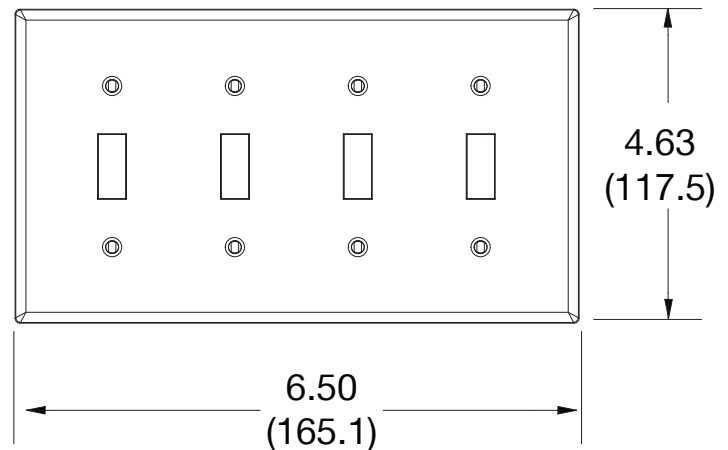

Wallplate Toggle 4-Gang

Features

- High-impact, self-extinguishing polycarbonate material
- More rigid; sharp lines and less dimpling
- Smooth satin finish; blends into wall with an optimum finish

Ordering Information

Description	Gang	Color	UPC Number	Catalog Number
Toggle wallplate, smooth satin finish, for use with 4 toggle switches	4	White	883778312533	P4W

Listings

cULus Listed

Specifications

Material	Polycarbonate thermoplastic
Thickness	.25 (6.4)
Orientation	Orientation
Mounting	Screw
Mounting Screws	Painted steel
Dimensions	4.63 in x 8.31 in x 0.25 in
Flammability	UL 94 V2

Dimensions in Inches (mm)

Bryant Electric • An affiliate of Hubbell Incorporated (Delaware) • 40 Waterview Drive • Shelton, CT 06484
Phone (800) 323-2792 • Specifications subject to change without notice