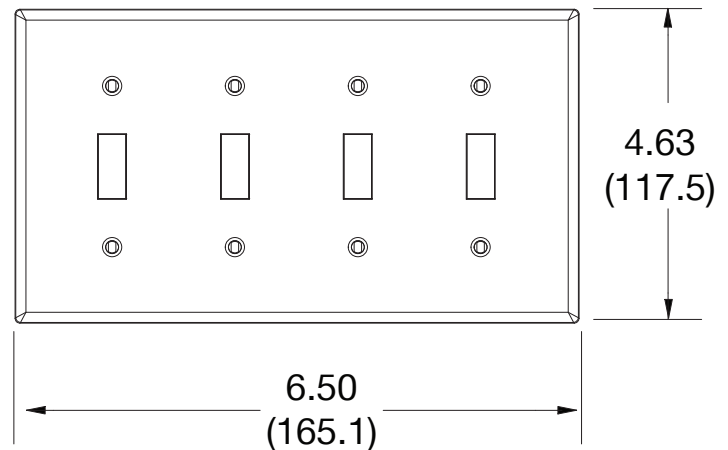

Wallplate Toggle 4-Gang

Features

- High-impact, self-extinguishing polycarbonate material
- More rigid; sharp lines and less dimpling
- Smooth satin finish; blends into wall with an optimum finish

Ordering Information

Description	Gang	Color	UPC Number	Catalog Number
Toggle wallplate, smooth satin finish, for use with 4 toggle switches	4	Brown	883778312465	P4

Listings

cULus Listed

Specifications

Material	Polycarbonate thermoplastic
Thickness	.25 (6.4)
Orientation	Orientation
Mounting	Screw
Mounting Screws	Painted steel
Dimensions	4.63 in x 8.31 in x 0.25 in
Flammability	UL 94 V2

Dimensions in Inches (mm)

Bryant Electric • An affiliate of Hubbell Incorporated (Delaware) • 40 Waterview Drive • Shelton, CT 06484
Phone (800) 323-2792 • Specifications subject to change without notice