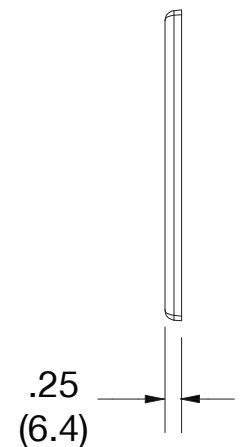

Wallplate Toggle 4-Gang

Features

- High-impact, self-extinguishing polycarbonate material
- More rigid; sharp lines and less dimpling
- Smooth satin finish; blends into wall with an optimum finish

Ordering Information

Description	Gang	Color	UPC Number	Catalog Number
Toggle wallplate, smooth satin finish, for use with 4 toggle switches	4	Brown	883778312465	P4

Listings

cULus Listed

Specifications

Material	Polycarbonate thermoplastic
Thickness	.25 (6.4)
Orientation	Orientation
Mounting	Screw
Mounting Screws	Painted steel
Dimensions	4.63 in x 8.31 in x 0.25 in
Flammability	UL 94 V2

Dimensions in Inches (mm)

Bryant Electric • An affiliate of Hubbell Incorporated (Delaware) • 40 Waterview Drive • Shelton, CT 06484
Phone (800) 323-2792 • Specifications subject to change without notice