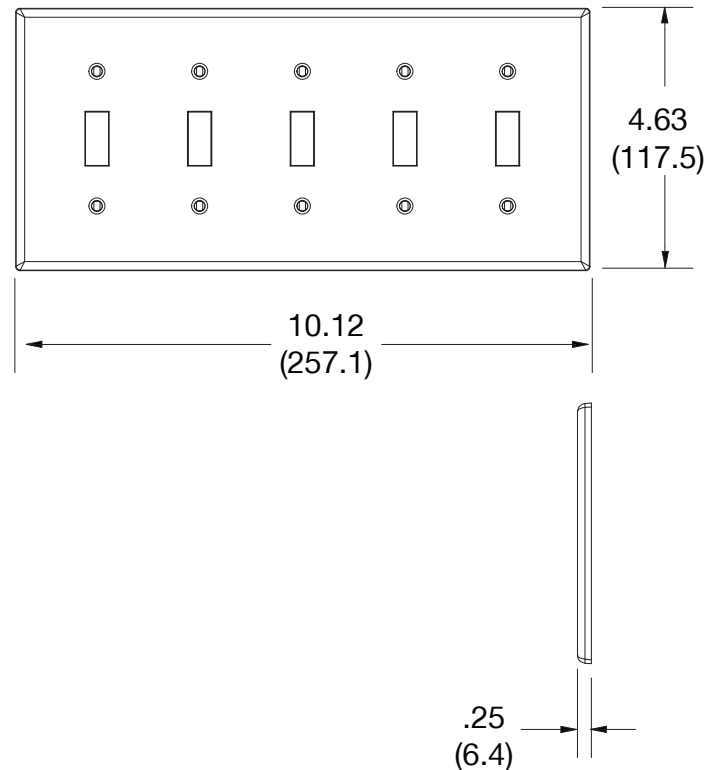

Wallplate Toggle 5-Gang

Features

- High-impact, self-extinguishing polycarbonate material
- More rigid; sharp lines and less dimpling
- Smooth satin finish; blends into wall with an optimum finish

Ordering Information

Description	Gang	Color	UPC Number	Catalog Number
Toggle wallplate, smooth satin finish, for use with 5 toggle switches	5	Black	883778312557	P5BK

Listings

cULus Listed

Specifications

Material	Polycarbonate thermoplastic
Thickness	.25 (6.4)
Orientation	Orientation
Mounting	Screw
Mounting Screws	Painted steel
Dimensions	4.63 in x 10.12 in x 0.25 in
Flammability	UL 94 V2

Dimensions in Inches (mm)

Bryant Electric • An affiliate of Hubbell Incorporated (Delaware) • 40 Waterview Drive • Shelton, CT 06484
Phone (800) 323-2792 • Specifications subject to change without notice