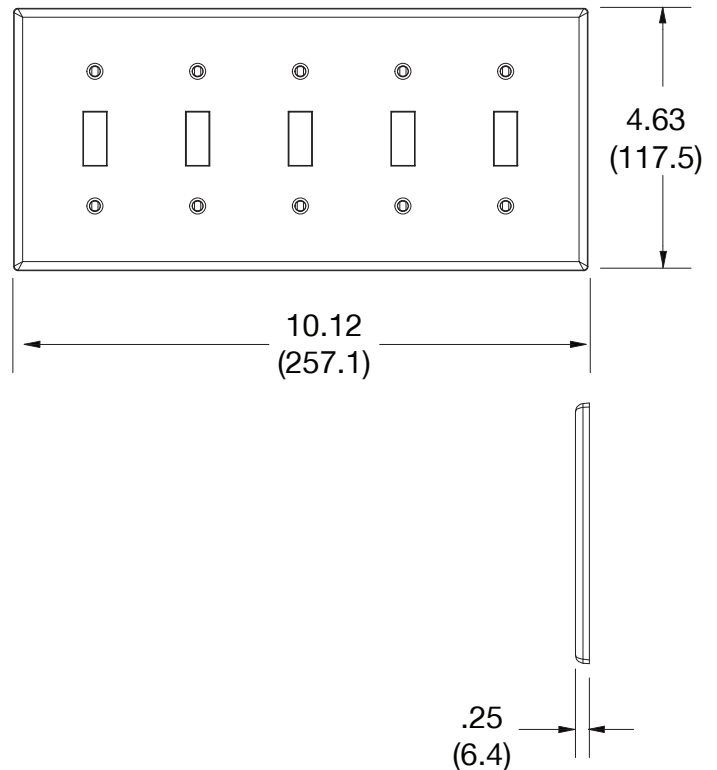

Wallplate Toggle 5-Gang

Features

- High-impact, self-extinguishing polycarbonate material
- More rigid; sharp lines and less dimpling
- Smooth satin finish; blends into wall with an optimum finish

Ordering Information

| Description | Gang | Color | UPC Number | Catalog Number |
|---|------|-------|--------------|----------------|
| Toggle wallplate, smooth satin finish, for use with 5 toggle switches | 5 | Gray | 883778312564 | P5GY |

Listings

cULus Listed

Specifications

| | |
|-----------------|------------------------------|
| Material | Polycarbonate thermoplastic |
| Thickness | .25 (6.4) |
| Orientation | Orientation |
| Mounting | Screw |
| Mounting Screws | Painted steel |
| Dimensions | 4.63 in x 10.12 in x 0.25 in |
| Flammability | UL 94 V2 |

Dimensions in Inches (mm)

Bryant Electric • An affiliate of Hubbell Incorporated (Delaware) • 40 Waterview Drive • Shelton, CT 06484
Phone (800) 323-2792 • Specifications subject to change without notice