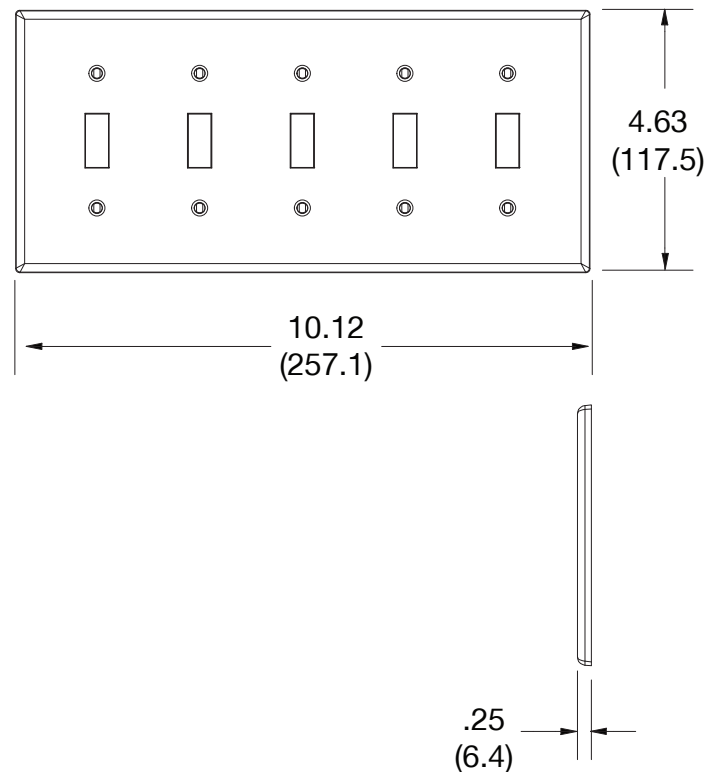

### Ordering Information

Description	Gang	Color	UPC Number	Catalog Number
Toggle wallplate, smooth satin finish, for use with 5 toggle switches	5	Ivory	883778312571	P5I

### Specifications

Material	Polycarbonate thermoplastic
Thickness	.25 (6.4)
Orientation	Orientation
Mounting	Screw
Mounting Screws	Painted steel
Dimensions	4.63 in x 10.12 in x 0.25 in
Flammability	UL 94 V2