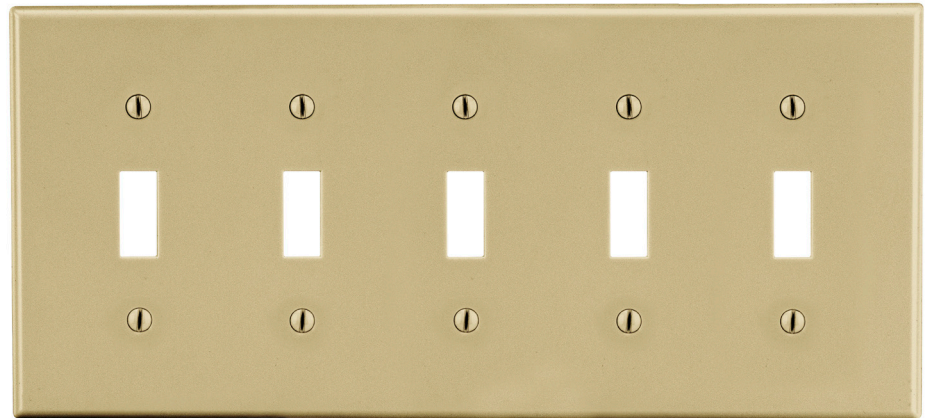

## Wallplate Toggle 5-Gang

### Features

- High-impact, self-extinguishing polycarbonate material
- More rigid; sharp lines and less dimpling
- Smooth satin finish; blends into wall with an optimum finish

### Ordering Information

Description	Gang	Color	UPC Number	Catalog Number
Toggle wallplate, smooth satin finish, for use with 5 toggle switches	5	Ivory	883778312571	P5I