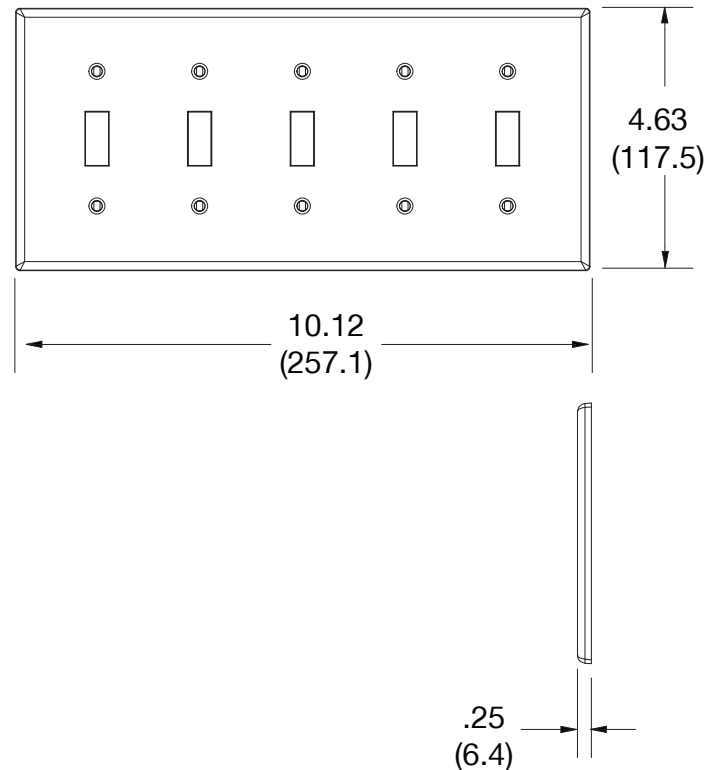

### Ordering Information

| Description   | Gang | Color        | UPC Number   | Catalog Number |
|---|------|--------------|--------------|----------------|
| Toggle wallplate, smooth satin finish, for use with 5 toggle switches | 5    | Light Almond | 883778312588 | P5LA           |

### Specifications

|                 |                              |
|-----------------|------------------------------|
| Material        | Polycarbonate thermoplastic  |
| Thickness       | .25 (6.4)                    |
| Orientation     | Orientation                  |
| Mounting        | Screw                        |
| Mounting Screws | Painted steel                |
| Dimensions      | 4.63 in x 10.12 in x 0.25 in |
| Flammability    | UL 94 V2                     |