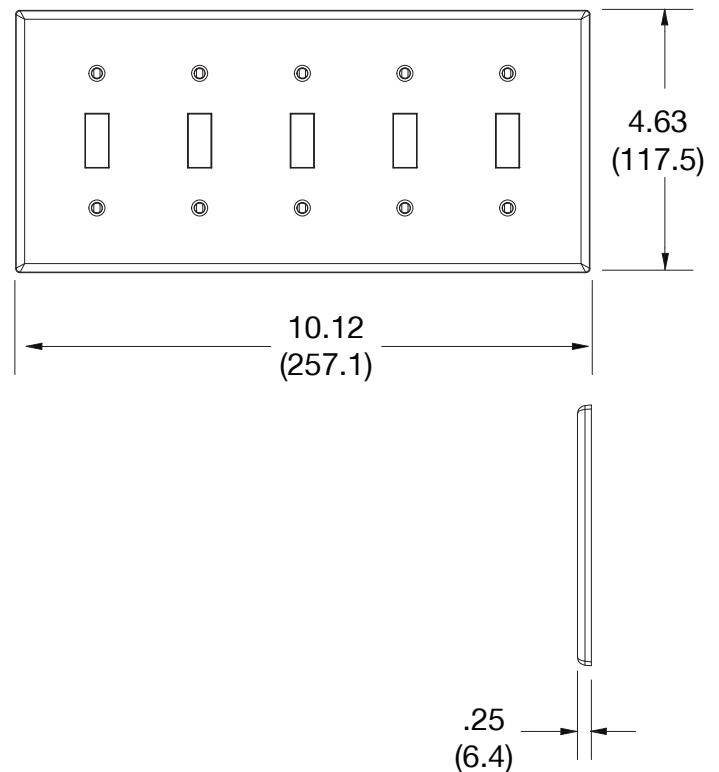

Wallplate Toggle 5-Gang

Features

- High-impact, self-extinguishing polycarbonate material
- More rigid; sharp lines and less dimpling
- Smooth satin finish; blends into wall with an optimum finish

Ordering Information

Description	Gang	Color	UPC Number	Catalog Number
Toggle wallplate, smooth satin finish, for use with 5 toggle switches	5	White	883778312595	P5W

Listings

cULus Listed

Specifications

Material	Polycarbonate thermoplastic
Thickness	.25 (6.4)
Orientation	Orientation
Mounting	Screw
Mounting Screws	Painted steel
Dimensions	4.63 in x 10.12 in x 0.25 in
Flammability	UL 94 V2

Dimensions in Inches (mm)

Bryant Electric • An affiliate of Hubbell Incorporated (Delaware) • 40 Waterview Drive • Shelton, CT 06484
Phone (800) 323-2792 • Specifications subject to change without notice