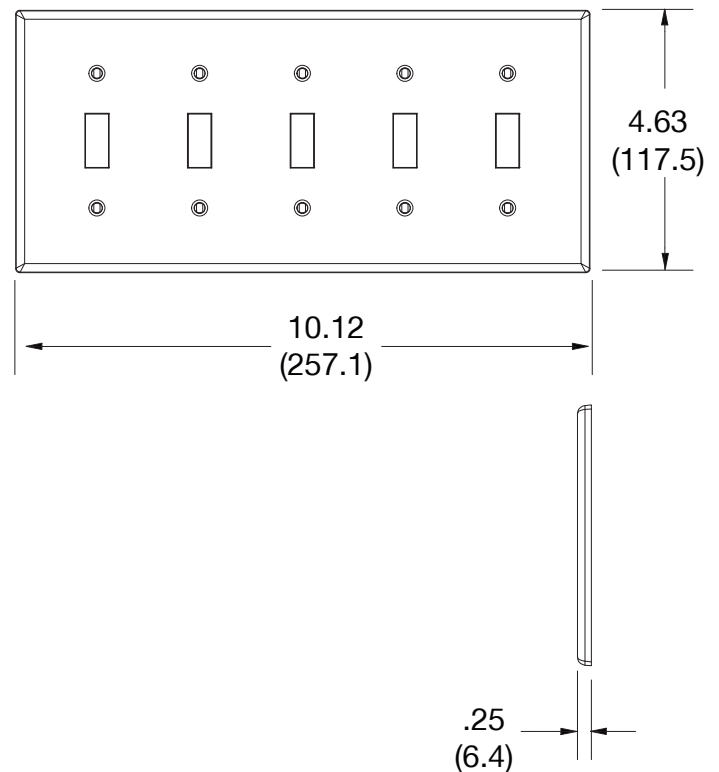

Wallplate Toggle 5-Gang

Features

- High-impact, self-extinguishing polycarbonate material
- More rigid; sharp lines and less dimpling
- Smooth satin finish; blends into wall with an optimum finish

Ordering Information

Description	Gang	Color	UPC Number	Catalog Number
Toggle wallplate, smooth satin finish, for use with 5 toggle switches	5	Brown	883778312540	P5

Listings

cULus Listed

Specifications

Material	Polycarbonate thermoplastic
Thickness	.25 (6.4)
Orientation	Orientation
Mounting	Screw
Mounting Screws	Painted steel
Dimensions	4.63 in x 10.12 in x 0.25 in
Flammability	UL 94 V2

Dimensions in Inches (mm)

Bryant Electric • An affiliate of Hubbell Incorporated (Delaware) • 40 Waterview Drive • Shelton, CT 06484
Phone (800) 323-2792 • Specifications subject to change without notice