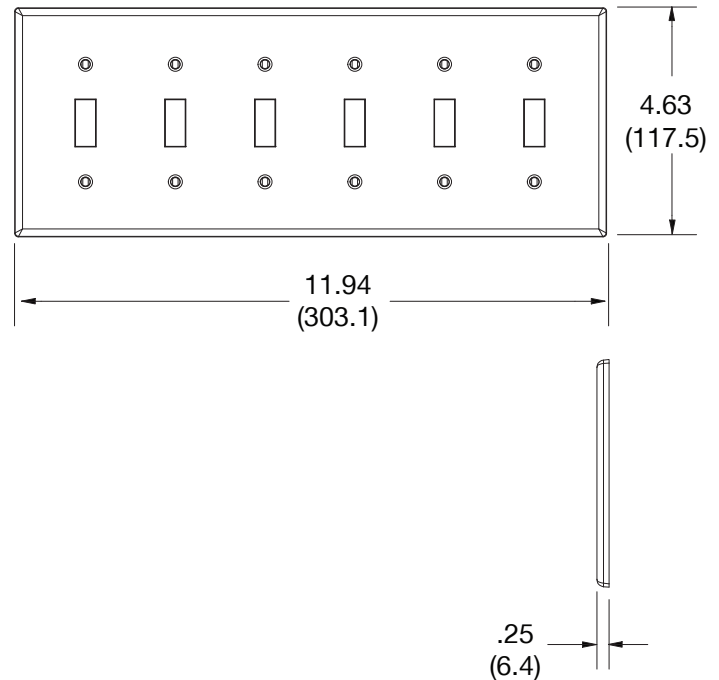

### Ordering Information

Description	Gang	Color	UPC Number	Catalog Number
Toggle wallplate, smooth satin finish, for use with 6 toggle switches	6	Gray	883778312618	<b>P6GY</b>

### Specifications

Material	Polycarbonate thermoplastic
Thickness	.25 (6.4)
Orientation	Orientation
Mounting	Screw
Mounting Screws	Painted steel
Dimensions	4.63 in x 10.12 in x 0.25 in
Flammability	UL 94 V2