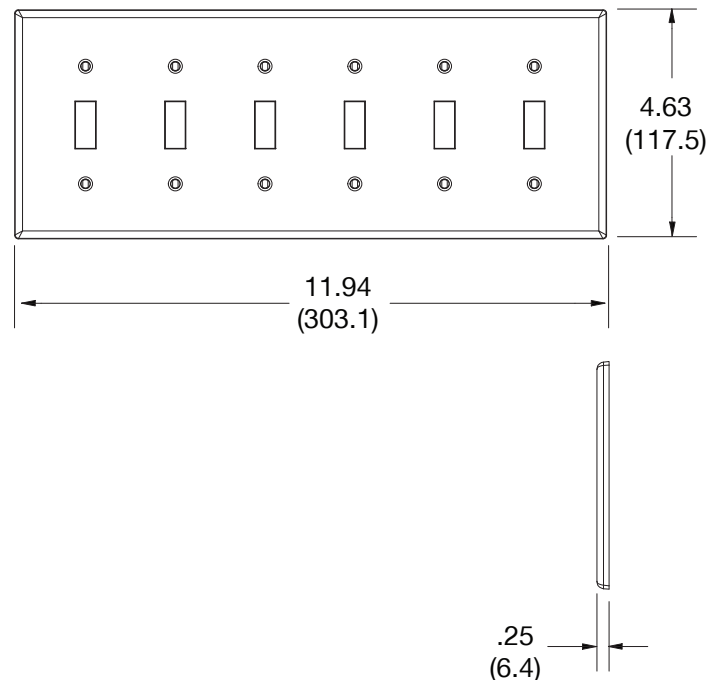

Wallplate Toggle 6-Gang

Features

- High-impact, self-extinguishing polycarbonate material
- More rigid; sharp lines and less dimpling
- Smooth satin finish; blends into wall with an optimum finish

Ordering Information

Description	Gang	Color	UPC Number	Catalog Number
Toggle wallplate, smooth satin finish, for use with 6 toggle switches	6	Ivory	883778312625	P6I

Listings

cULus Listed

Specifications

Material	Polycarbonate thermoplastic
Thickness	.25 (6.4)
Orientation	Orientation
Mounting	Screw
Mounting Screws	Painted steel
Dimensions	4.63 in x 10.12 in x 0.25 in
Flammability	UL 94 V2

Dimensions in Inches (mm)

Bryant Electric • An affiliate of Hubbell Incorporated (Delaware) • 40 Waterview Drive • Shelton, CT 06484
Phone (800) 323-2792 • Specifications subject to change without notice