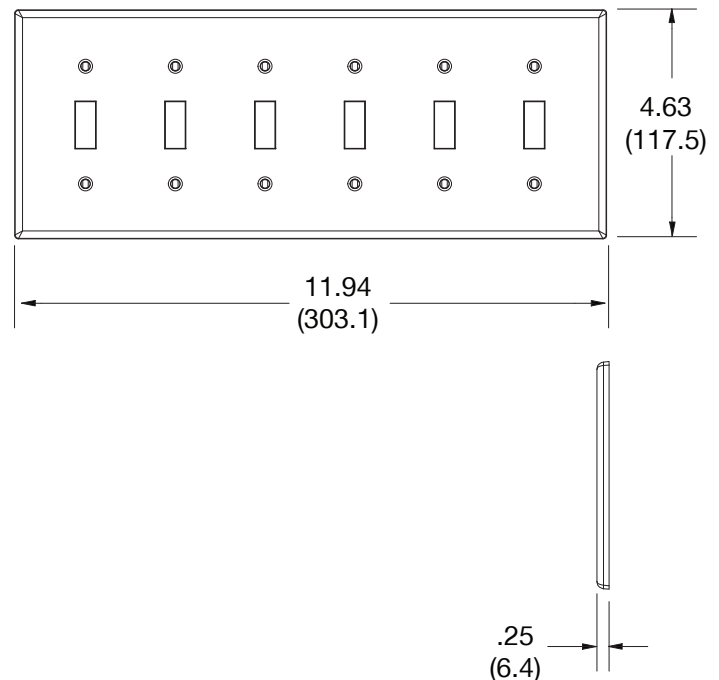

Wallplate Toggle 6-Gang

Features

- High-impact, self-extinguishing polycarbonate material
- More rigid; sharp lines and less dimpling
- Smooth satin finish; blends into wall with an optimum finish

Ordering Information

Description	Gang	Color	UPC Number	Catalog Number
Toggle wallplate, smooth satin finish, for use with 6 toggle switches	6	White	883778312649	P6W

Listings

cULus Listed

Specifications

Material	Polycarbonate thermoplastic
Thickness	.25 (6.4)
Orientation	Orientation
Mounting	Screw
Mounting Screws	Painted steel
Dimensions	4.63 in x 10.12 in x 0.25 in
Flammability	UL 94 V2

Dimensions in Inches (mm)

Bryant Electric • An affiliate of Hubbell Incorporated (Delaware) • 40 Waterview Drive • Shelton, CT 06484
Phone (800) 323-2792 • Specifications subject to change without notice