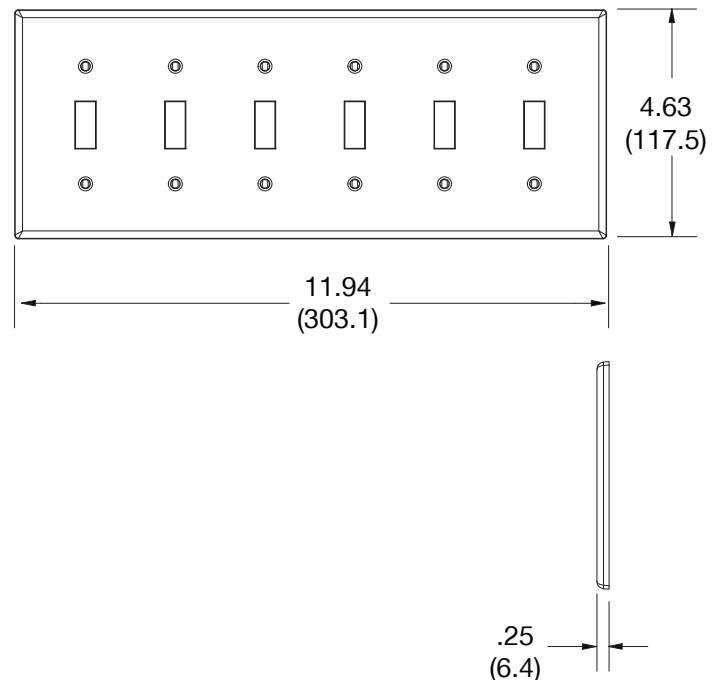

Wallplate Toggle 6-Gang

Features

- High-impact, self-extinguishing polycarbonate material
- More rigid; sharp lines and less dimpling
- Smooth satin finish; blends into wall with an optimum finish

Ordering Information

Description	Gang	Color	UPC Number	Catalog Number
Toggle wallplate, smooth satin finish, for use with 6 toggle switches	6	Brown	883778312601	P6

Listings

cULus Listed

Specifications

Material	Polycarbonate thermoplastic
Thickness	.25 (6.4)
Orientation	Orientation
Mounting	Screw
Mounting Screws	Painted steel
Dimensions	4.63 in x 10.12 in x 0.25 in
Flammability	UL 94 V2

Dimensions in Inches (mm)

Bryant Electric • An affiliate of Hubbell Incorporated (Delaware) • 40 Waterview Drive • Shelton, CT 06484
Phone (800) 323-2792 • Specifications subject to change without notice