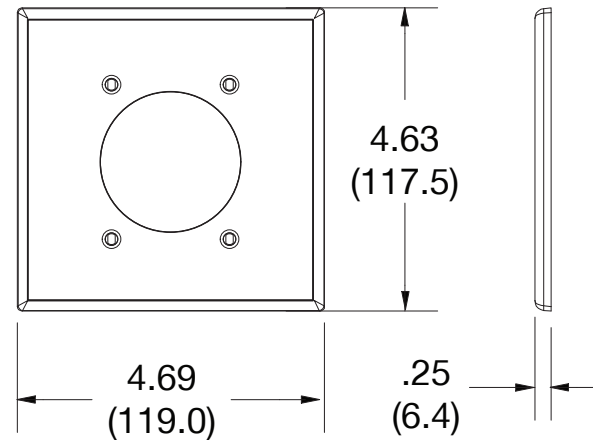

## Wallplate 2.15" Opening 2-Gang

### Ordering Information

Description	Gang	Color	UPC Number	Catalog Number
Wallplate with 2.15" opening smooth satin finish, for use with power outlet	2	Black	883778312670	P703BK

### Specifications

Material	Polycarbonate thermoplastic
Thickness	.25 (6.4)
Orientation	Orientation
Mounting	Screw
Mounting Screws	Painted steel
Dimensions	4.63 in x 4.69 in x 0.25 in
Flammability	UL 94 V2