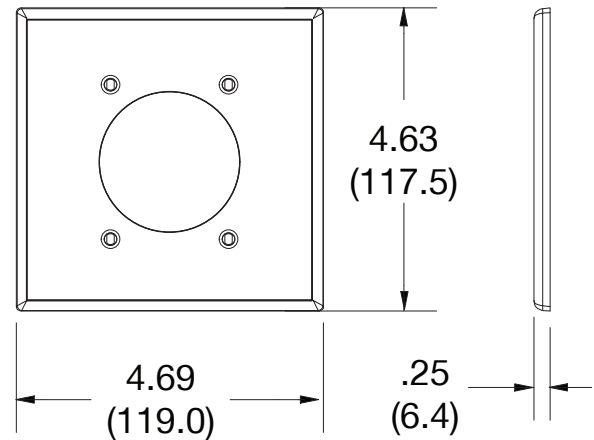

Wallplate 2.15" Opening 2-Gang

Features

- High-impact, self-extinguishing polycarbonate material
- More rigid; sharp lines and less dimpling
- Smooth satin finish; blends into wall with an optimum finish

Ordering Information

Description	Gang	Color	UPC Number	Catalog Number
Wallplate with 2.15" opening smooth satin finish, For use with single outlet	2	Gray	883778312687	P703GY

Listings

cULus Listed

Specifications

Material	Polycarbonate thermoplastic
Thickness	.25 (6.4)
Orientation	Orientation
Mounting	Screw
Mounting Screws	Painted steel
Dimensions	4.63 in x 4.69 in x 0.25 in
Flammability	UL 94 V2

Dimensions in Inches (mm)