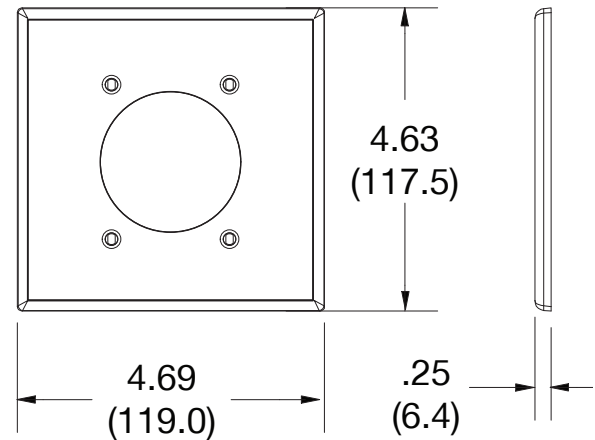

Wallplate 2.15" Opening 2-Gang

Features

- High-impact, self-extinguishing polycarbonate material
- More rigid; sharp lines and less dimpling
- Smooth satin finish; blends into wall with an optimum finish

Ordering Information

Description	Gang	Color	UPC Number	Catalog Number
Wallplate with 2.15" opening smooth satin finish, For use with single outlet	2	Ivory	883778312694	P703I

Listings

cULus Listed

Specifications

Material	Polycarbonate thermoplastic
Thickness	.25 (6.4)
Orientation	Orientation
Mounting	Screw
Mounting Screws	Painted steel
Dimensions	4.63 in x 4.69 in x 0.25 in
Flammability	UL 94 V2

Dimensions in Inches (mm)