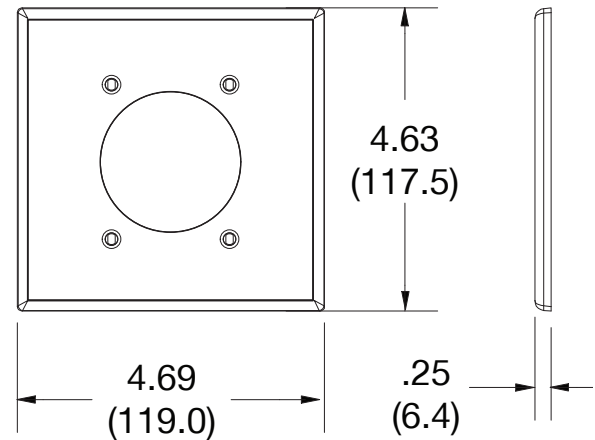

## Wallplate 2.15" Opening 2-Gang

### Ordering Information

Description	Gang	Color	UPC Number	Catalog Number
Wallplate with 2.15" opening smooth satin finish, For use with power outlet	2	White	883778312700	P703W

### Specifications

Material	Polycarbonate thermoplastic
Thickness	.25 (6.4)
Orientation	Orientation
Mounting	Screw
Mounting Screws	Painted steel
Dimensions	4.63 in x 4.69 in x 0.25 in
Flammability	UL 94 V2