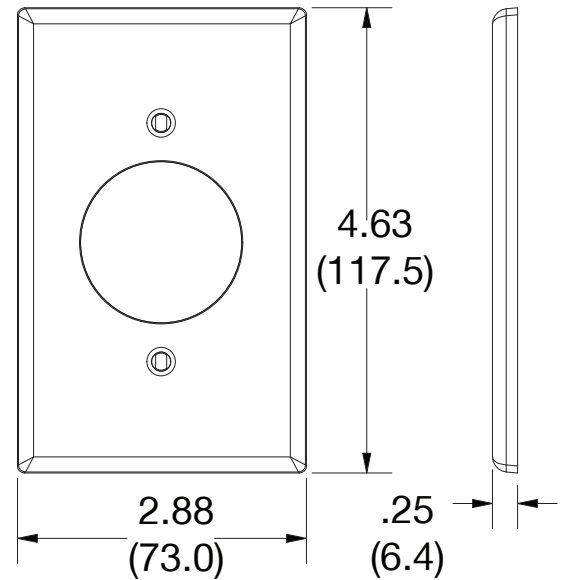

## Wallplate 2.15" Opening 1-Gang

### Ordering Information

Description	Gang	Color	UPC Number	Catalog Number
Wallplate with 1.60" opening smooth satin finish, For use with locking receptacle	1	Black	883778312724	<b>P720BK</b>

### Specifications

Material	Polycarbonate thermoplastic
Thickness	.25 (6.4)
Orientation	Orientation
Mounting	Screw
Mounting Screws	Painted steel
Dimensions	4.63 in x 2.88 in x 0.25 in
Flammability	UL 94 V2