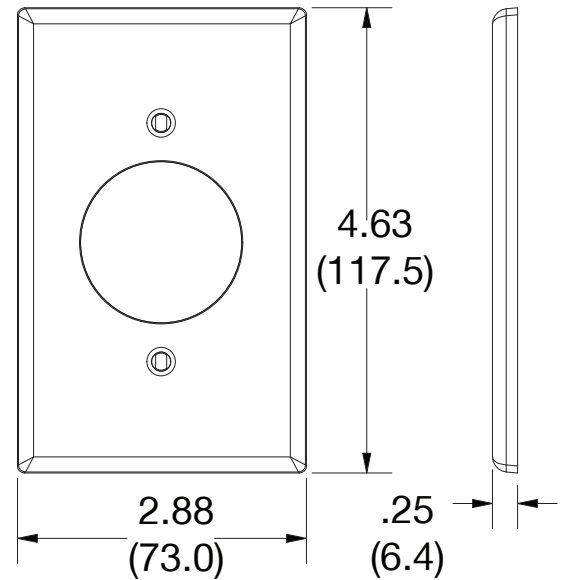

## Wallplate 2.15" Opening 1-Gang

### Ordering Information

Description	Gang	Color	UPC Number	Catalog Number
Wallplate with 1.60" opening, smooth satin finish, For use with locking receptacle	1	Gray	883778312731	P720GY

### Specifications

Material	Polycarbonate thermoplastic
Thickness	.25 (6.4)
Orientation	Orientation
Mounting	Screw
Mounting Screws	Painted steel
Dimensions	4.63 in x 2.88 in x 0.25 in
Flammability	UL 94 V2