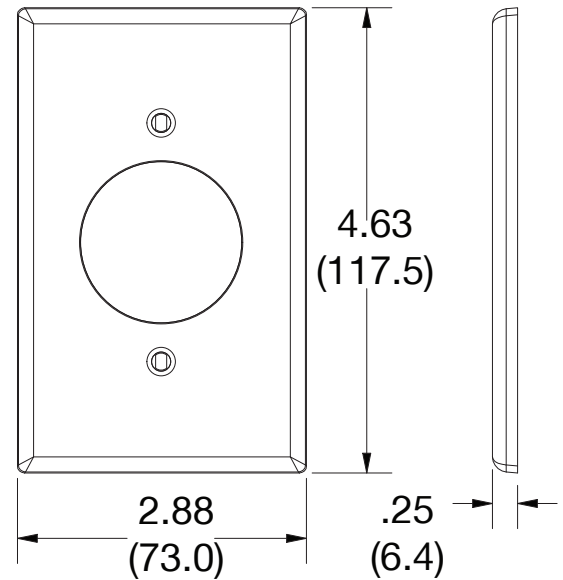

## Wallplate 2.15" Opening, Isolated Ground 1-Gang

### Ordering Information

Description	Gang	Color	UPC Number	Catalog Number
Wallplate with 2.15" opening, smooth satin finish, for use with locking receptacle	1	Orange	883778312755	<b>P720OIG</b>

### Specifications

Material	Polycarbonate thermoplastic
Thickness	.25 (6.4)
Orientation	Orientation
Mounting	Screw
Mounting Screws	Painted steel
Dimensions	4.63 in x 2.88 in x 0.25 in
Flammability	UL 94 V2