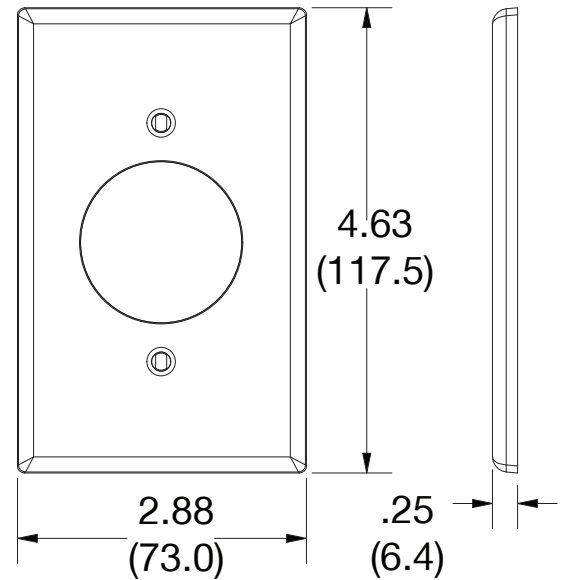

## Wallplate 2.15" Opening 1-Gang

### Ordering Information

Description	Gang	Color	UPC Number	Catalog Number
Wallplate with 2.15" opening, smooth satin finish, for use with locking receptacle	1	White	883778312991	P720W

### Specifications

Material	Polycarbonate thermoplastic
Thickness	.25 (6.4)
Orientation	Orientation
Mounting	Screw
Mounting Screws	Painted steel
Dimensions	4.63 in x 2.88 in x 0.25 in
Flammability	UL 94 V2