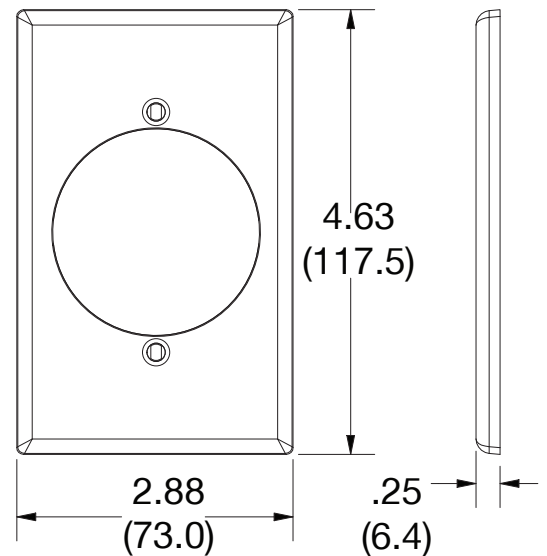

Wallplate 2.15" Opening 1-Gang

Features

- High-impact, self-extinguishing polycarbonate material
- More rigid; sharp lines and less dimpling
- Smooth satin finish; blends into wall with an optimum finish

Ordering Information

Description	Gang	Color	UPC Number	Catalog Number
Wallplate with 2.15" opening smooth satin finish, For use with power outlet	1	Black	883778312793	P724BK

Listings

cULus Listed

Specifications

Material	Polycarbonate thermoplastic
Thickness	.25 (6.4)
Orientation	Orientation
Mounting	Screw
Mounting Screws	Painted steel
Dimensions	4.63 in x 2.88 in x 0.25 in
Flammability	UL 94 V2

Dimensions in Inches (mm)