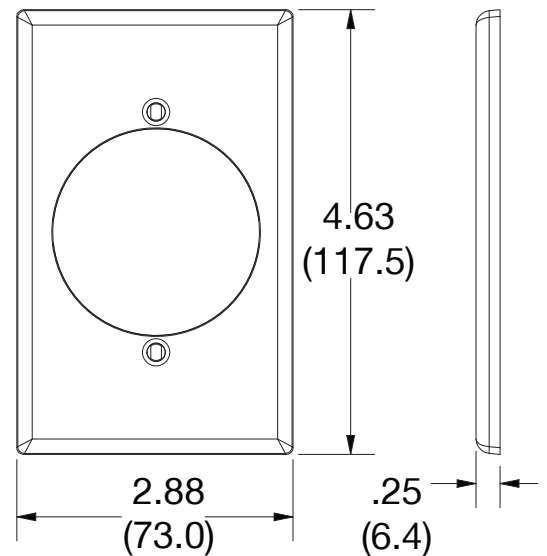

Wallplate 2.15" Opening 1-Gang

Features

- High-impact, self-extinguishing polycarbonate material
- More rigid; sharp lines and less dimpling
- Smooth satin finish; blends into wall with an optimum finish

Ordering Information

Description	Gang	Color	UPC Number	Catalog Number
Wallplate with 2.15" opening smooth satin finish, For use with power outlet	1	Gray	883778312809	P724GY

Listings

cULus Listed

Specifications

Material	Polycarbonate thermoplastic
Thickness	.25 (6.4)
Orientation	Orientation
Mounting	Screw
Mounting Screws	Painted steel
Dimensions	4.63 in x 2.88 in x 0.25 in
Flammability	UL 94 V2

Dimensions in Inches (mm)