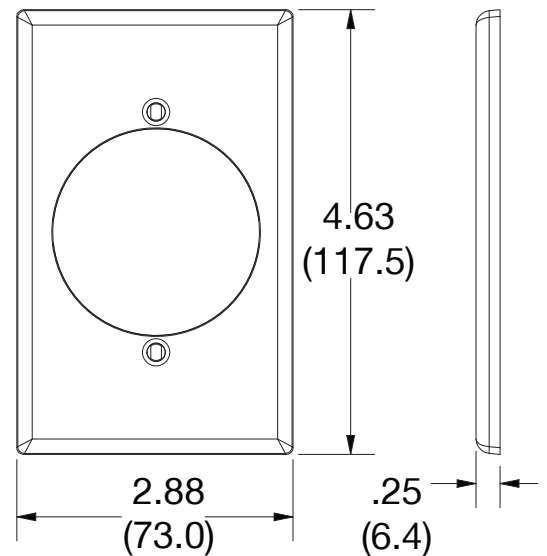

Wallplate 2.15" Opening 1-Gang

Features

- High-impact, self-extinguishing polycarbonate material
- More rigid; sharp lines and less dimpling
- Smooth satin finish; blends into wall with an optimum finish

Ordering Information

Description	Gang	Color	UPC Number	Catalog Number
Wallplate with 2.15" opening smooth satin finish, For use with power outlet	1	Ivory	883778312816	P724I

Listings

cULus Listed

Specifications

Material	Polycarbonate thermoplastic
Thickness	.25 (6.4)
Orientation	Orientation
Mounting	Screw
Mounting Screws	Painted steel
Dimensions	4.63 in x 2.88 in x 0.25 in
Flammability	UL 94 V2

Dimensions in Inches (mm)