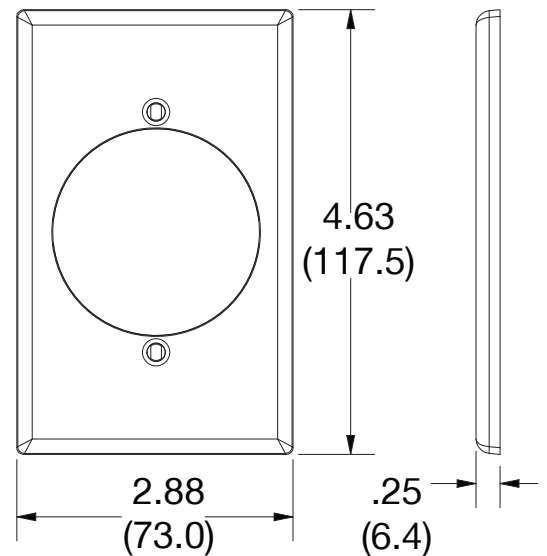

Wallplate 2.15" Opening 1-Gang

Features

- High-impact, self-extinguishing polycarbonate material
- More rigid; sharp lines and less dimpling
- Smooth satin finish; blends into wall with an optimum finish

Ordering Information

Description	Gang	Color	UPC Number	Catalog Number
Wallplate with 2.15" opening smooth satin finish, For use with power outlet	1	White	883778312823	P724W

Listings

cULus Listed

Specifications

Material	Polycarbonate thermoplastic
Thickness	.25 (6.4)
Orientation	Orientation
Mounting	Screw
Mounting Screws	Painted steel
Dimensions	4.63 in x 2.88 in x 0.25 in
Flammability	UL 94 V2

Dimensions in Inches (mm)