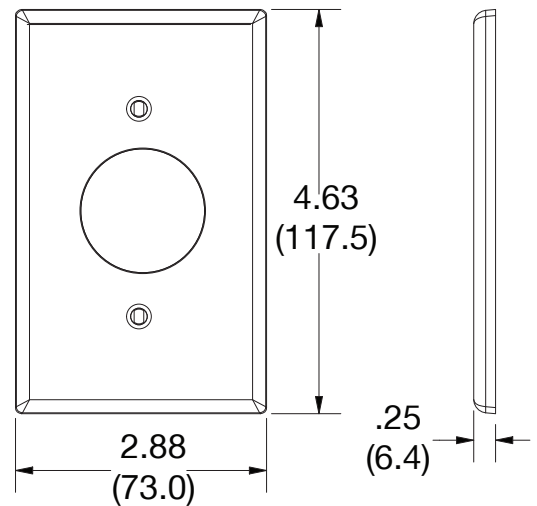

Wallplate 1.40" Opening 1-Gang

Features

- High-impact, self-extinguishing polycarbonate material
- More rigid; sharp lines and less dimpling
- Smooth satin finish; blends into wall with an optimum finish

Ordering Information

Description	Gang	Color	UPC Number	Catalog Number
Wallplate with 1.40" opening smooth satin finish, For use with single outlet	1	Black	883778312939	P7BK

Listings

cULus Listed

Specifications

Material	Polycarbonate thermoplastic
Thickness	.25 (6.4)
Orientation	Orientation
Mounting	Screw
Mounting Screws	Painted steel
Dimensions	4.63 in x 2.88 in x 0.25 in
Flammability	UL 94 V2

Dimensions in Inches (mm)