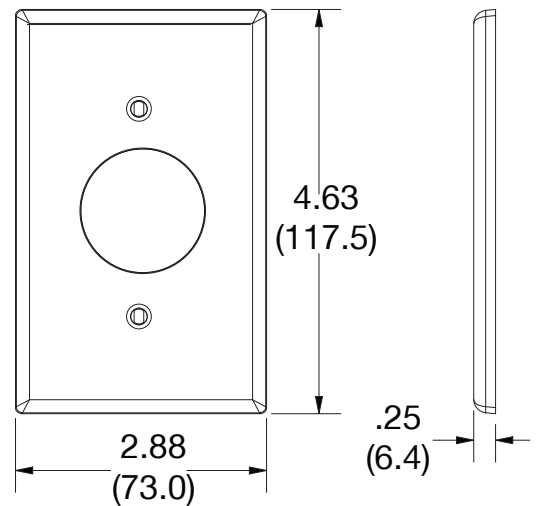

Wallplate 1.40" Opening 1-Gang

Features

- High-impact, self-extinguishing polycarbonate material
- More rigid; sharp lines and less dimpling
- Smooth satin finish; blends into wall with an optimum finish

Ordering Information

Description	Gang	Color	UPC Number	Catalog Number
Wallplate with 1.40" opening smooth satin finish, For use with single outlet	1	Gray	883778312946	P7GY

Listings

cULus Listed

Specifications

Material	Polycarbonate thermoplastic
Thickness	.25 (6.4)
Orientation	Orientation
Mounting	Screw
Mounting Screws	Painted steel
Dimensions	4.63 in x 2.88 in x 0.25 in
Flammability	UL 94 V2

Dimensions in Inches (mm)