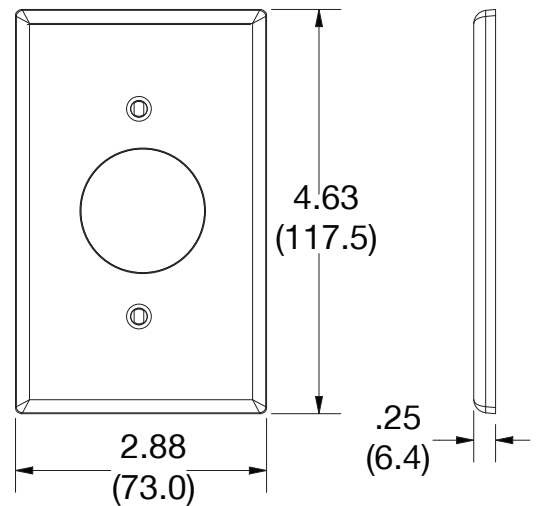

Wallplate 1.40" Opening 1-Gang

Features

- High-impact, self-extinguishing polycarbonate material
- More rigid; sharp lines and less dimpling
- Smooth satin finish; blends into wall with an optimum finish

Ordering Information

Description	Gang	Color	UPC Number	Catalog Number
Wallplate with 1.40" opening smooth satin finish, For use with single outlet	1	Ivory	883778312953	P71

Listings

cULus Listed

Specifications

Material	Polycarbonate thermoplastic
Thickness	.25 (6.4)
Orientation	Orientation
Mounting	Screw
Mounting Screws	Painted steel
Dimensions	4.63 in x 2.88 in x 0.25 in
Flammability	UL 94 V2

Dimensions in Inches (mm)