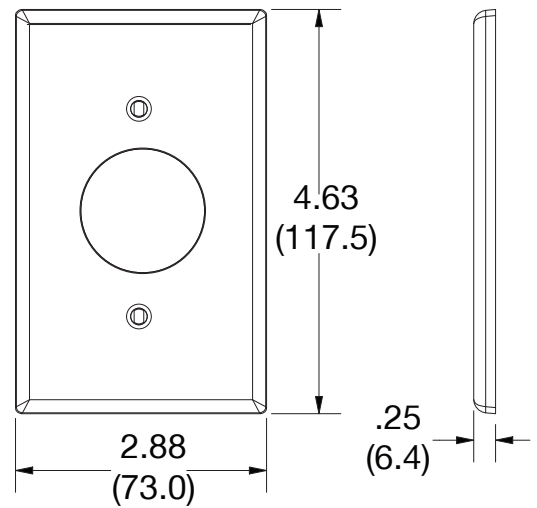

Wallplate 1.40" Opening 1-Gang

Features

- High-impact, self-extinguishing polycarbonate material
- More rigid; sharp lines and less dimpling
- Smooth satin finish; blends into wall with an optimum finish

Ordering Information

Description	Gang	Color	UPC Number	Catalog Number
Wallplate with 1.40" opening smooth satin finish, For use with single outlet	1	Light Almond	883778312960	P7LA

Listings

cULus Listed

Specifications

Material	Polycarbonate thermoplastic
Thickness	.25 (6.4)
Orientation	Orientation
Mounting	Screw
Mounting Screws	Painted steel
Dimensions	4.63 in x 2.88 in x 0.25 in
Flammability	UL 94 V2

Dimensions in Inches (mm)